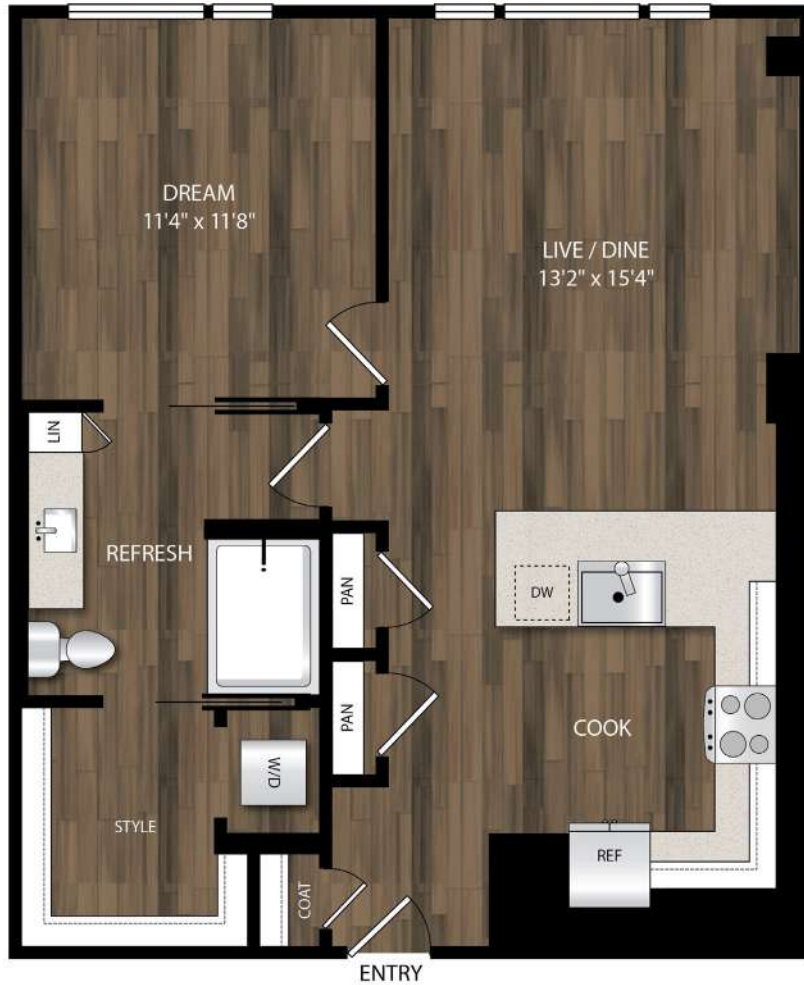

A14

1 BED | 1 BATH

803

SQ. FT.

140 SW Columbia Street | Portland, OR 97201

theportlandastoria.com

Floor plans are artist's rendering. All dimensions are approximate. Actual product and specifications may vary in dimension or detail. Not all features are available in every apartment. Prices and availability are subject to change. Please see a representative for details.