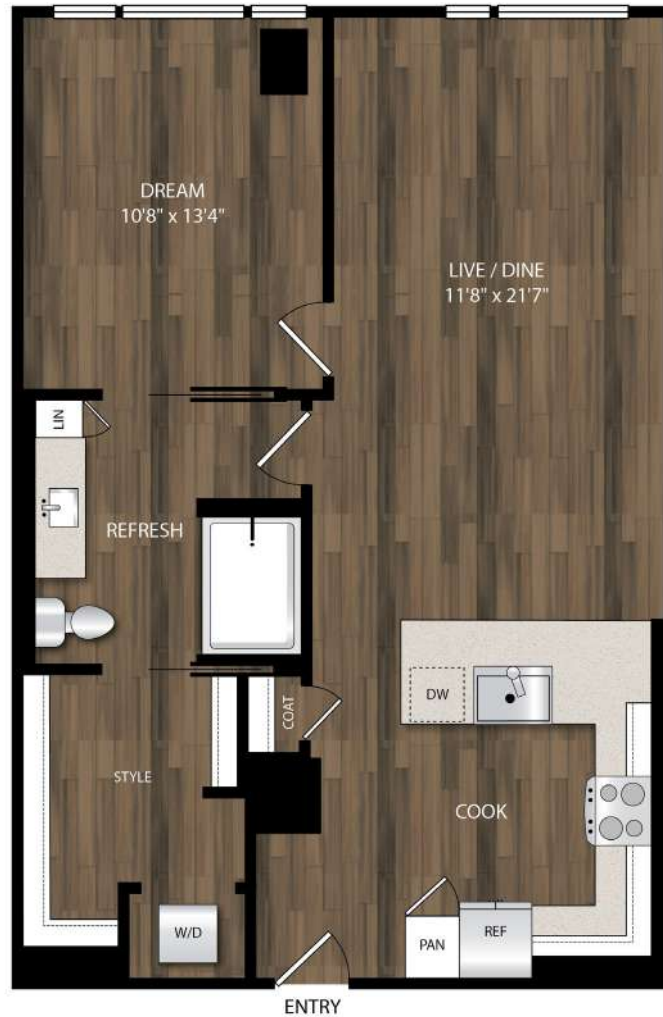

A18.1

1 BED | 1 BATH

825

SQ. FT.

140 SW Columbia Street | Portland, OR 97201

theportlandastoria.com

Floor plans are artist's rendering. All dimensions are approximate. Actual product and specifications may vary in dimension or detail. Not all features are available in every apartment. Prices and availability are subject to change. Please see a representative for details.