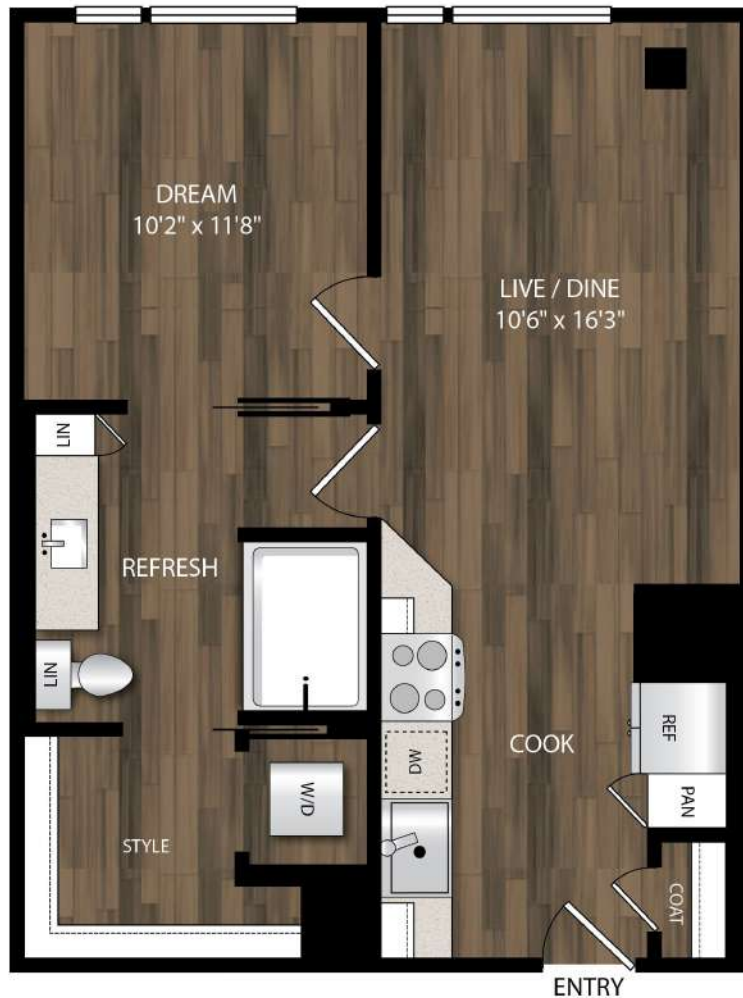

A4.2

1 BED | 1 BATH

618

SQ. FT.

140 SW Columbia Street | Portland, OR 97201

theportlandastoria.com

Floor plans are artist's rendering. All dimensions are approximate. Actual product and specifications may vary in dimension or detail. Not all features are available in every apartment. Prices and availability are subject to change. Please see a representative for details.