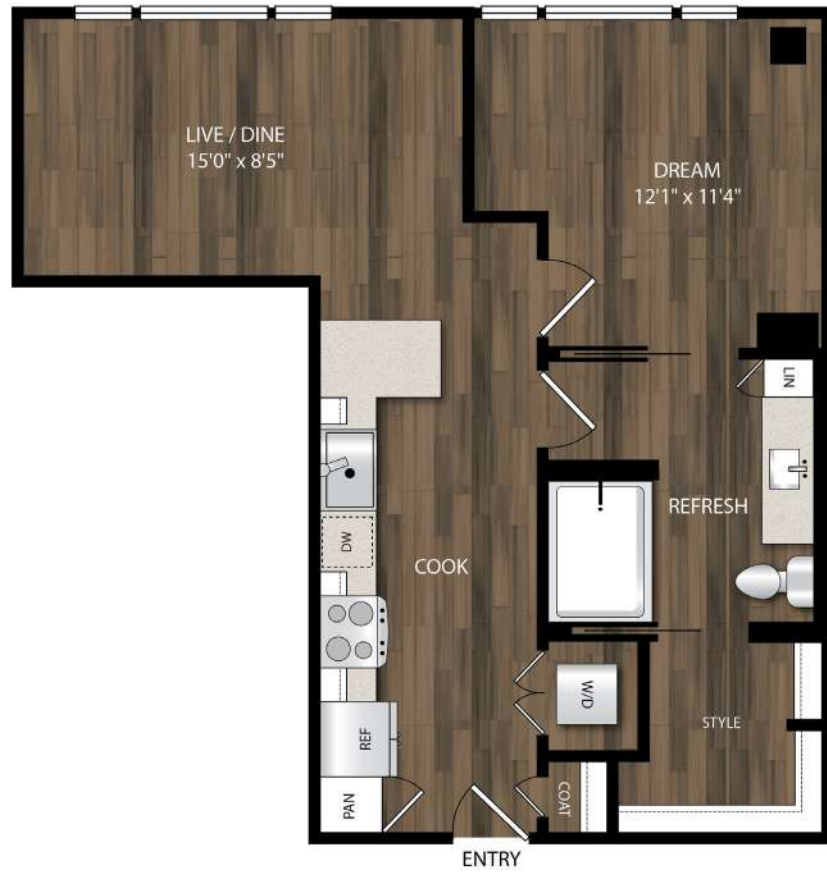

A7.1

1 BED | 1 BATH

641

SQ. FT.

140 SW Columbia Street | Portland, OR 97201

theportlandastoria.com

Floor plans are artist's rendering. All dimensions are approximate. Actual product and specifications may vary in dimension or detail. Not all features are available in every apartment. Prices and availability are subject to change. Please see a representative for details.