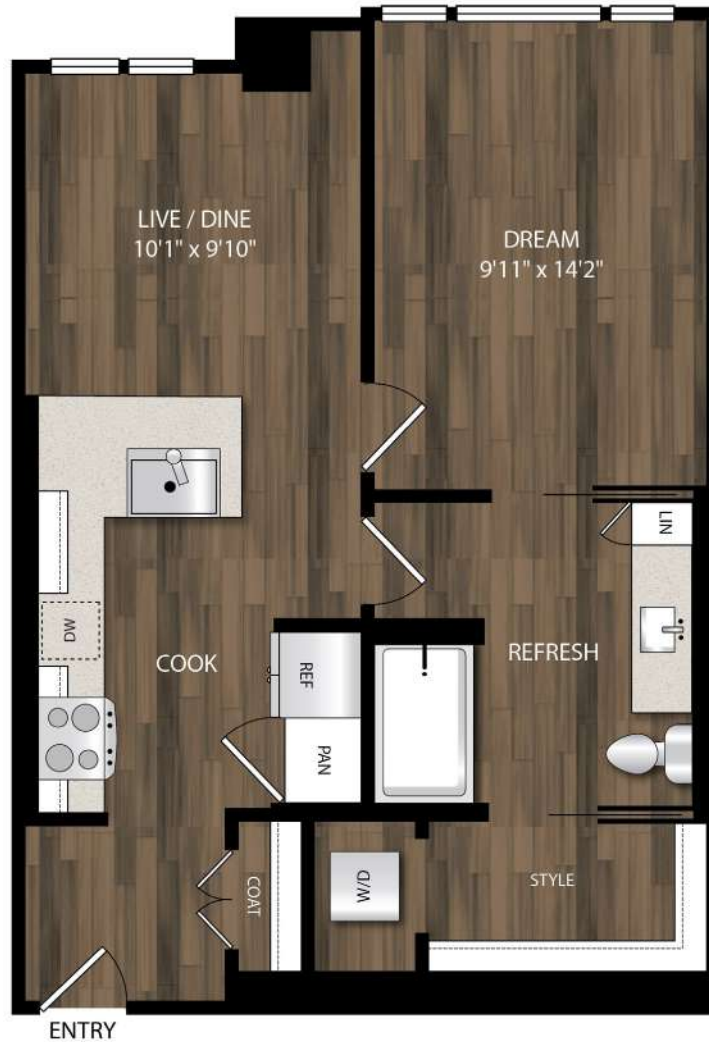

A8.1

1 BED | 1 BATH

620

SQ. FT.

140 SW Columbia Street | Portland, OR 97201

theportlandastoria.com

Floor plans are artist's rendering. All dimensions are approximate. Actual product and specifications may vary in dimension or detail. Not all features are available in every apartment. Prices and availability are subject to change. Please see a representative for details.