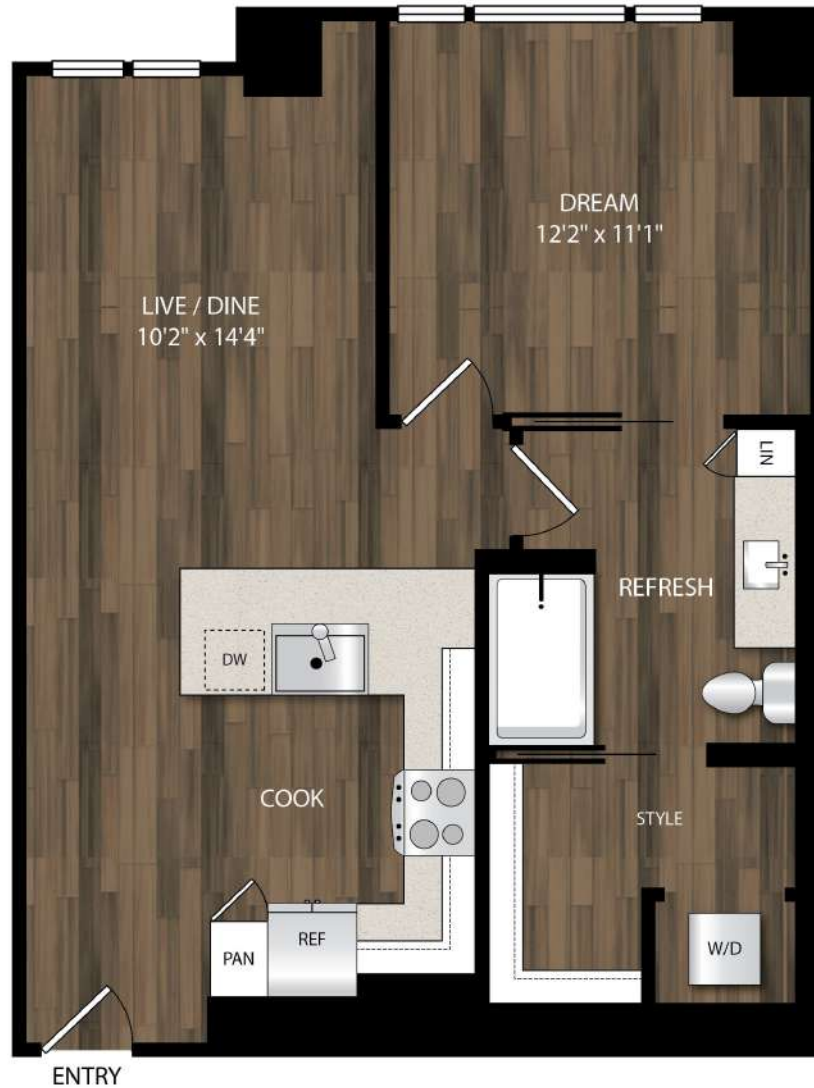

A8

1 BED | 1 BATH

689

SQ. FT.

140 SW Columbia Street | Portland, OR 97201

theportlandastoria.com

Floor plans are artist's rendering. All dimensions are approximate. Actual product and specifications may vary in dimension or detail. Not all features are available in every apartment. Prices and availability are subject to change. Please see a representative for details.