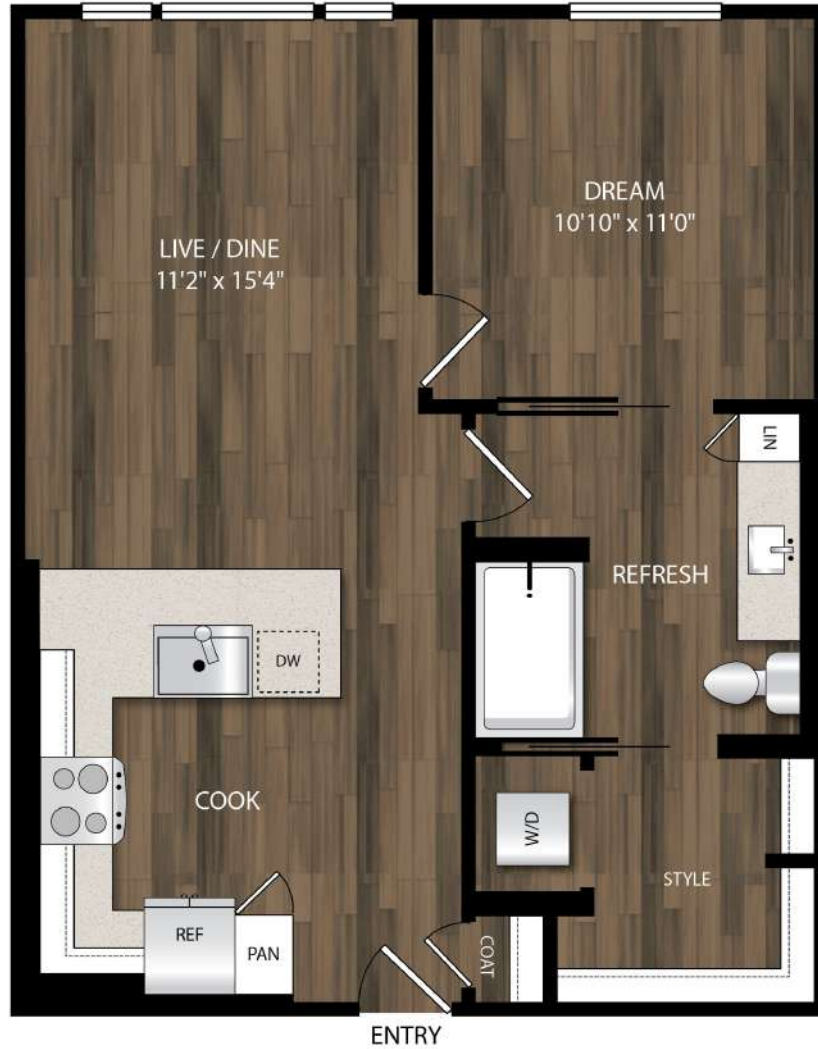

# A9.1

1 BED | 1 BATH

# 665

SQ. FT.

140 SW Columbia Street | Portland, OR 97201

[theportlandastoria.com](http://theportlandastoria.com)

*Floor plans are artist's rendering. All dimensions are approximate. Actual product and specifications may vary in dimension or detail. Not all features are available in every apartment. Prices and availability are subject to change. Please see a representative for details.*