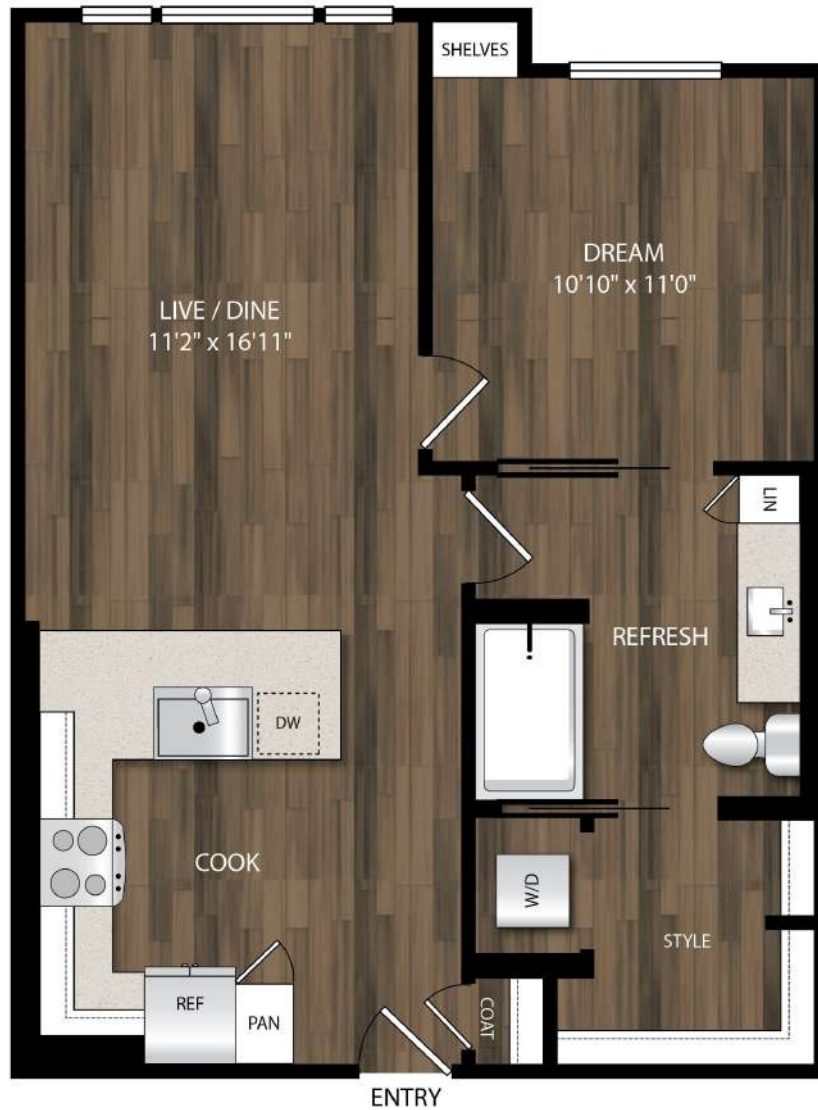

A9

1 BED | 1 BATH

693

SQ. FT.

140 SW Columbia Street | Portland, OR 97201

theportlandastoria.com

Floor plans are artist's rendering. All dimensions are approximate. Actual product and specifications may vary in dimension or detail. Not all features are available in every apartment. Prices and availability are subject to change. Please see a representative for details.