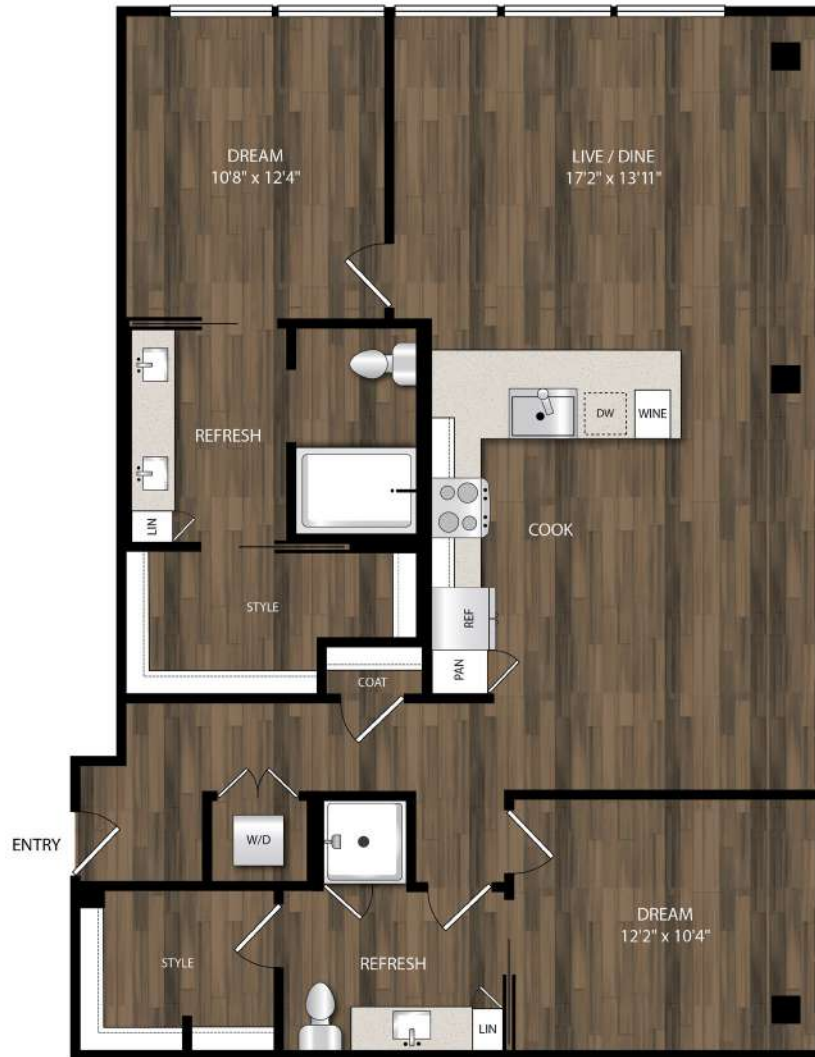

B9

2 BED | 2 BATH

1327

SQ. FT.

140 SW Columbia Street | Portland, OR 97201

theportlandastoria.com

Floor plans are artist's rendering. All dimensions are approximate. Actual product and specifications may vary in dimension or detail. Not all features are available in every apartment. Prices and availability are subject to change. Please see a representative for details.