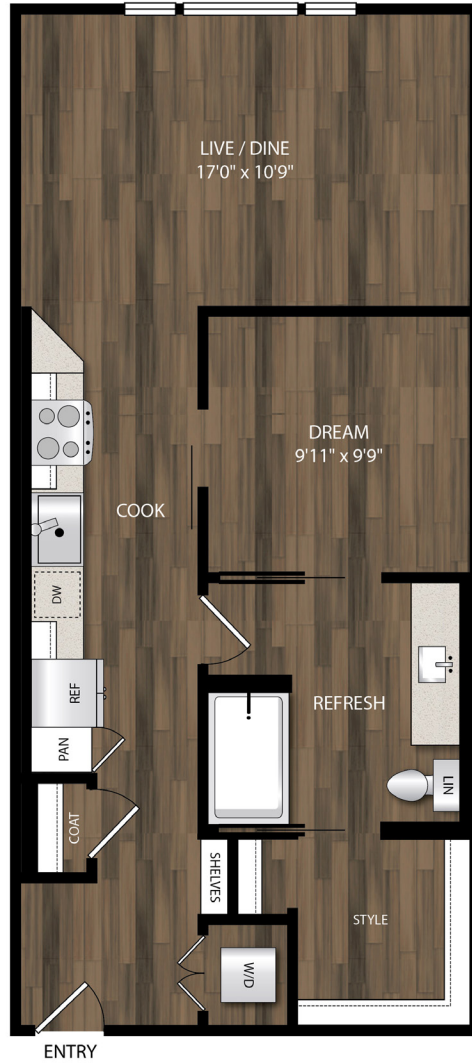

A5.3

1 BED | 1 BATH

694

SQ. FT.

140 SW Columbia Street | Portland, OR 97201

theportlandastoria.com

Floor plans are artist's rendering. All dimensions are approximate. Actual product and specifications may vary in dimension or detail. Not all features are available in every apartment. Prices and availability are subject to change. Please see a representative for details.