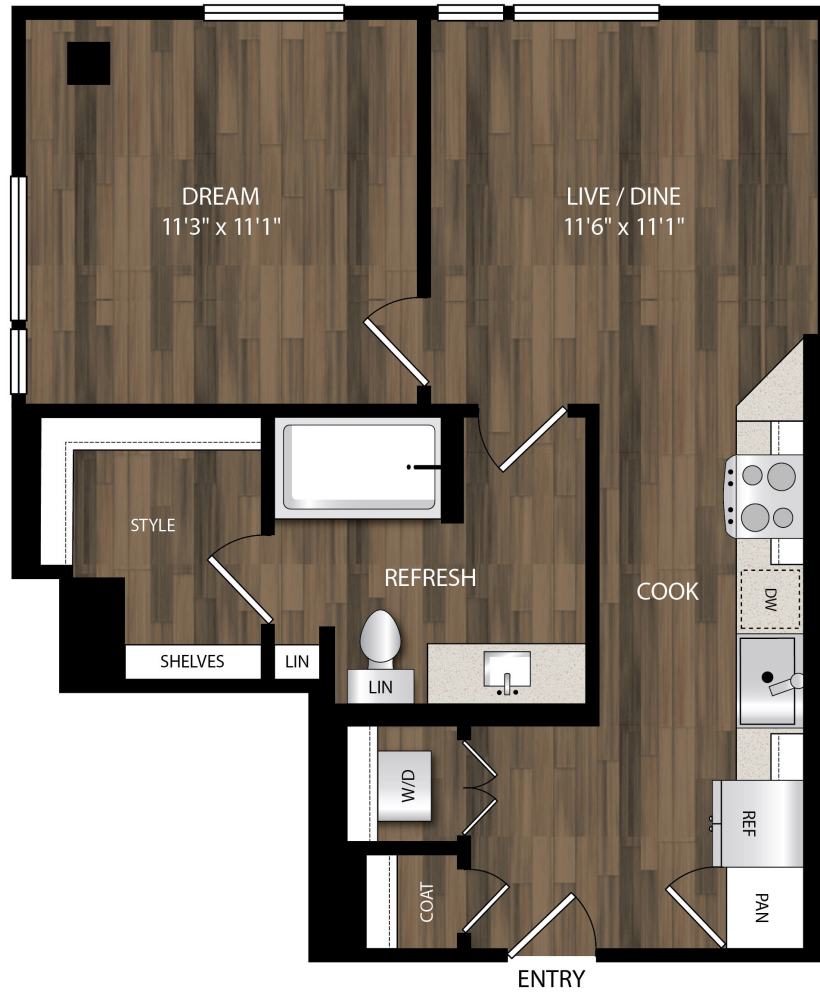

A2

1 BED | 1 BATH

616

SQ. FT.

140 SW Columbia Street | Portland, OR 97201

theportlandastoria.com

Floor plans are artist's rendering. All dimensions are approximate. Actual product and specifications may vary in dimension or detail. Not all features are available in every apartment. Prices and availability are subject to change. Please see a representative for details.