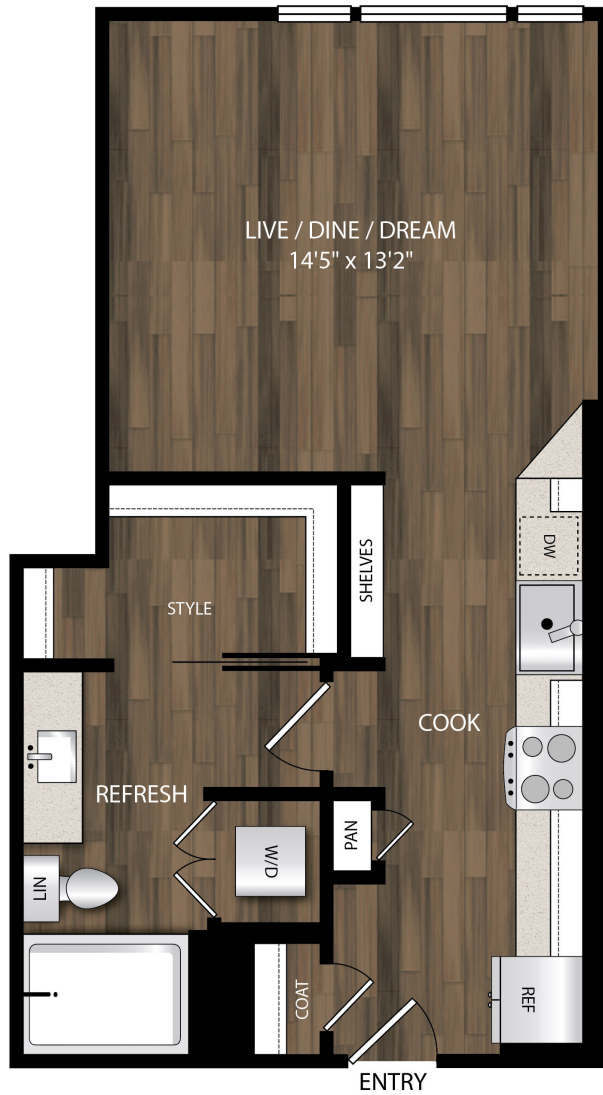

S1

STUDIO | 1 BATH

526

SQ. FT.

140 SW Columbia Street | Portland, OR 97201

theportlandastoria.com

Floor plans are artist's rendering. All dimensions are approximate. Actual product and specifications may vary in dimension or detail. Not all features are available in every apartment. Prices and availability are subject to change. Please see a representative for details.