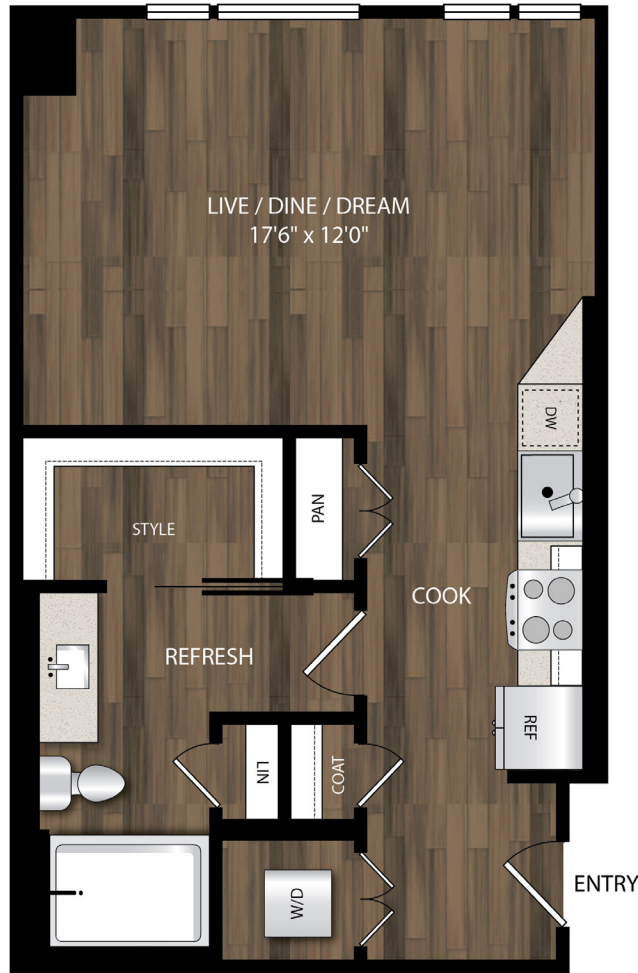

# S3.1

STUDIO | 1 BATH

# 531

SQ. FT.

140 SW Columbia Street | Portland, OR 97201

[theportlandastoria.com](http://theportlandastoria.com)

*Floor plans are artist's rendering. All dimensions are approximate. Actual product and specifications may vary in dimension or detail. Not all features are available in every apartment. Prices and availability are subject to change. Please see a representative for details.*