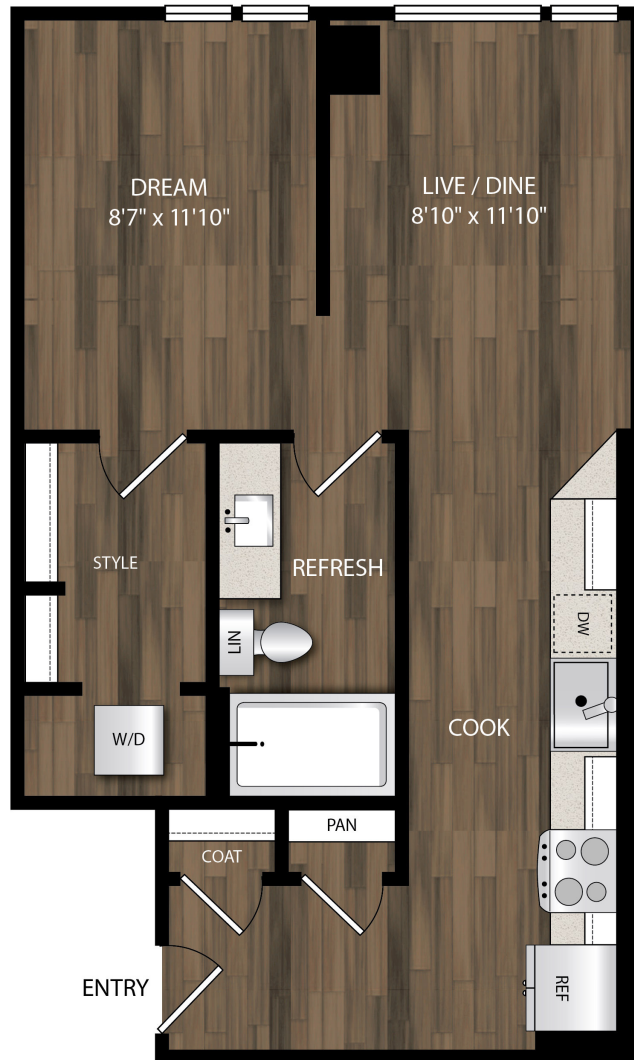

S2

STUDIO | 1 BATH

558

SQ. FT.

140 SW Columbia Street | Portland, OR 97201

theportlandastoria.com

Floor plans are artist's rendering. All dimensions are approximate. Actual product and specifications may vary in dimension or detail. Not all features are available in every apartment. Prices and availability are subject to change. Please see a representative for details.