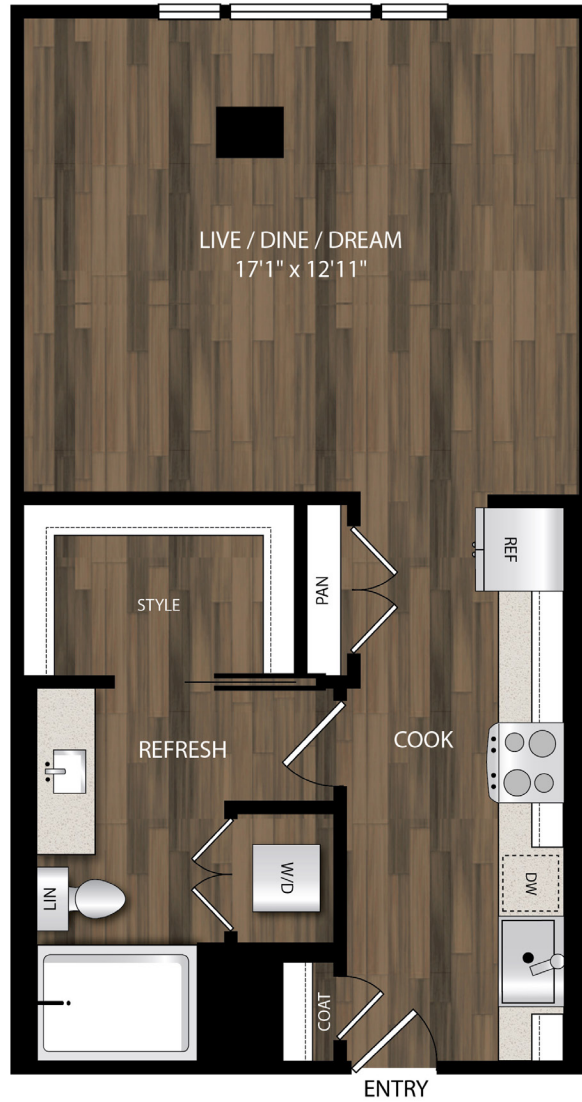

S4

STUDIO | 1 BATH

562

SQ. FT.

140 SW Columbia Street | Portland, OR 97201

theportlandastoria.com

Floor plans are artist's rendering. All dimensions are approximate. Actual product and specifications may vary in dimension or detail. Not all features are available in every apartment. Prices and availability are subject to change. Please see a representative for details.