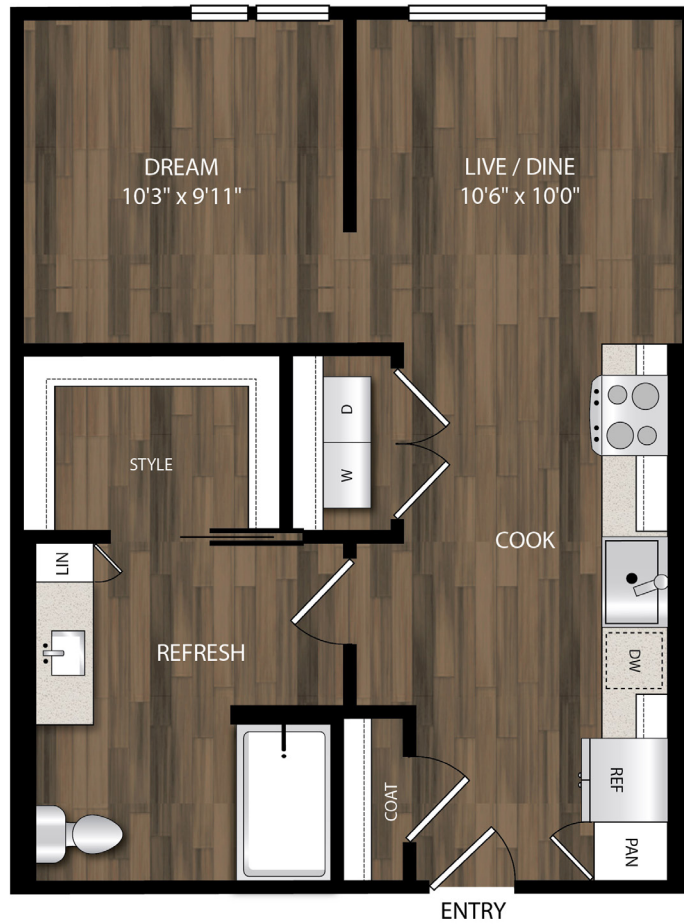

S5

STUDIO | 1 BATH

618

SQ. FT.

140 SW Columbia Street | Portland, OR 97201

theportlandastoria.com

Floor plans are artist's rendering. All dimensions are approximate. Actual product and specifications may vary in dimension or detail. Not all features are available in every apartment. Prices and availability are subject to change. Please see a representative for details.