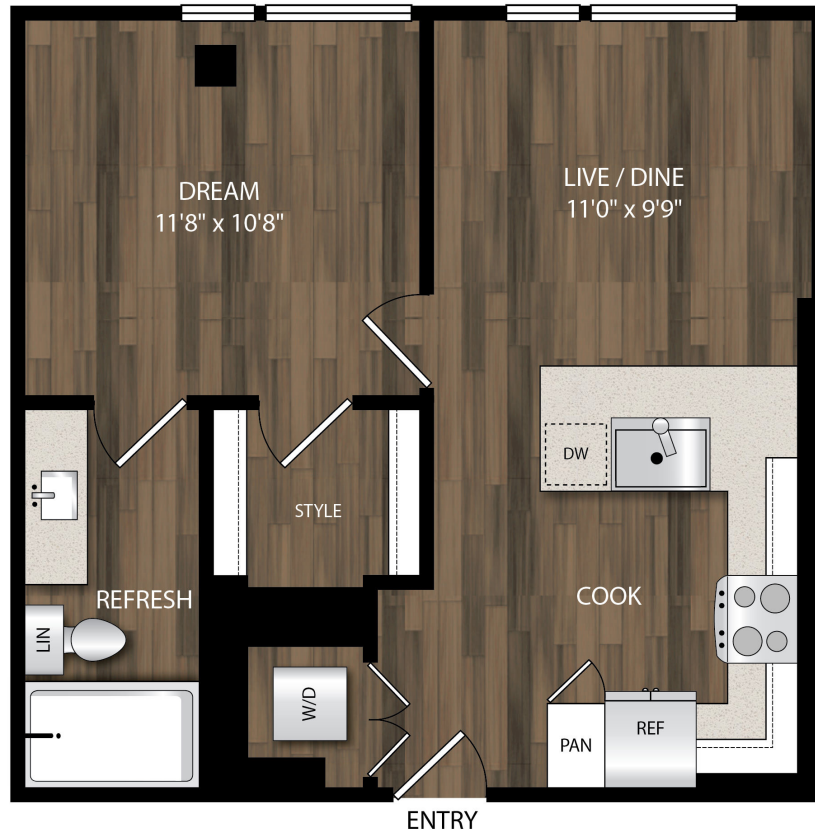

# A1.2

1 BED | 1 BATH

# 557

SQ. FT.

140 SW Columbia Street | Portland, OR 97201

[theportlandastoria.com](http://theportlandastoria.com)

*Floor plans are artist's rendering. All dimensions are approximate. Actual product and specifications may vary in dimension or detail. Not all features are available in every apartment. Prices and availability are subject to change. Please see a representative for details.*