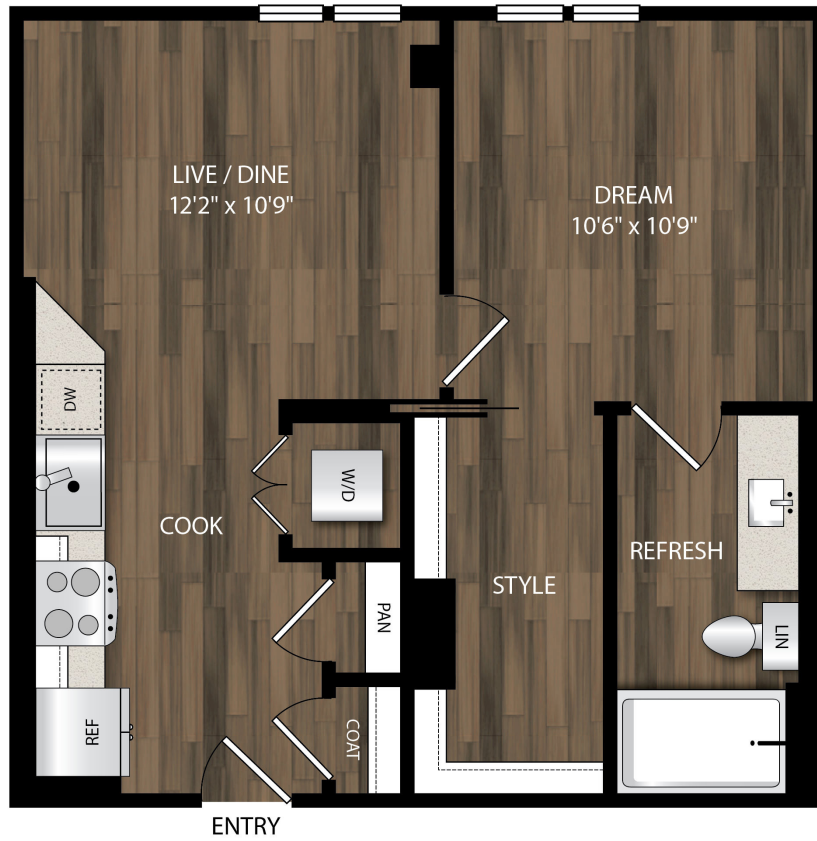

A1.1

1 BED | 1 BATH

558

SQ. FT.

140 SW Columbia Street | Portland, OR 97201

theportlandastoria.com

Floor plans are artist's rendering. All dimensions are approximate. Actual product and specifications may vary in dimension or detail. Not all features are available in every apartment. Prices and availability are subject to change. Please see a representative for details.