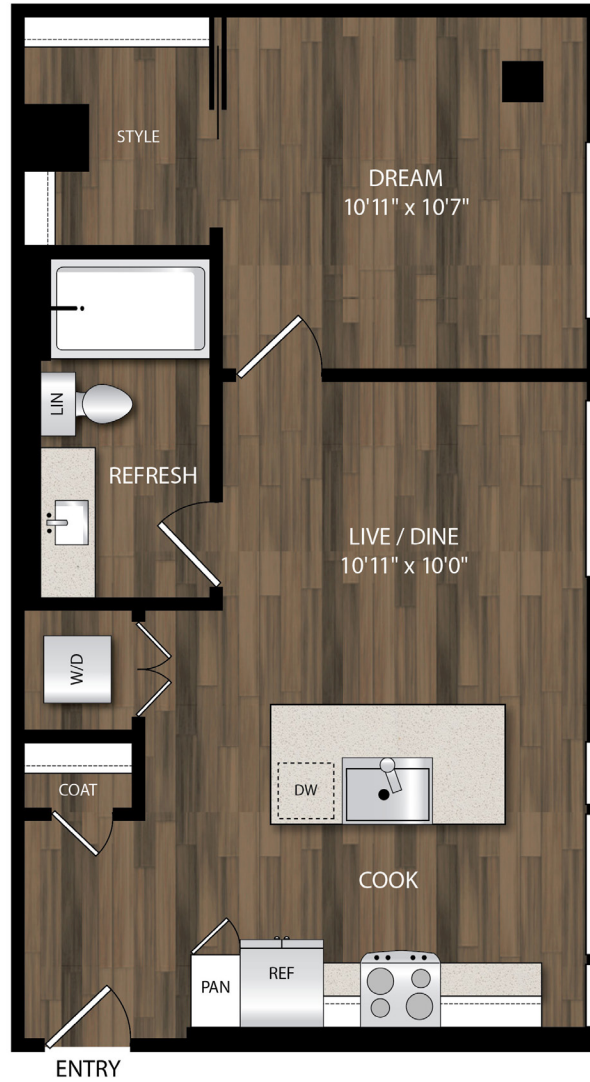

A3

1 BED | 1 BATH

617

SQ. FT.

140 SW Columbia Street | Portland, OR 97201

theportlandastoria.com

Floor plans are artist's rendering. All dimensions are approximate. Actual product and specifications may vary in dimension or detail. Not all features are available in every apartment. Prices and availability are subject to change. Please see a representative for details.