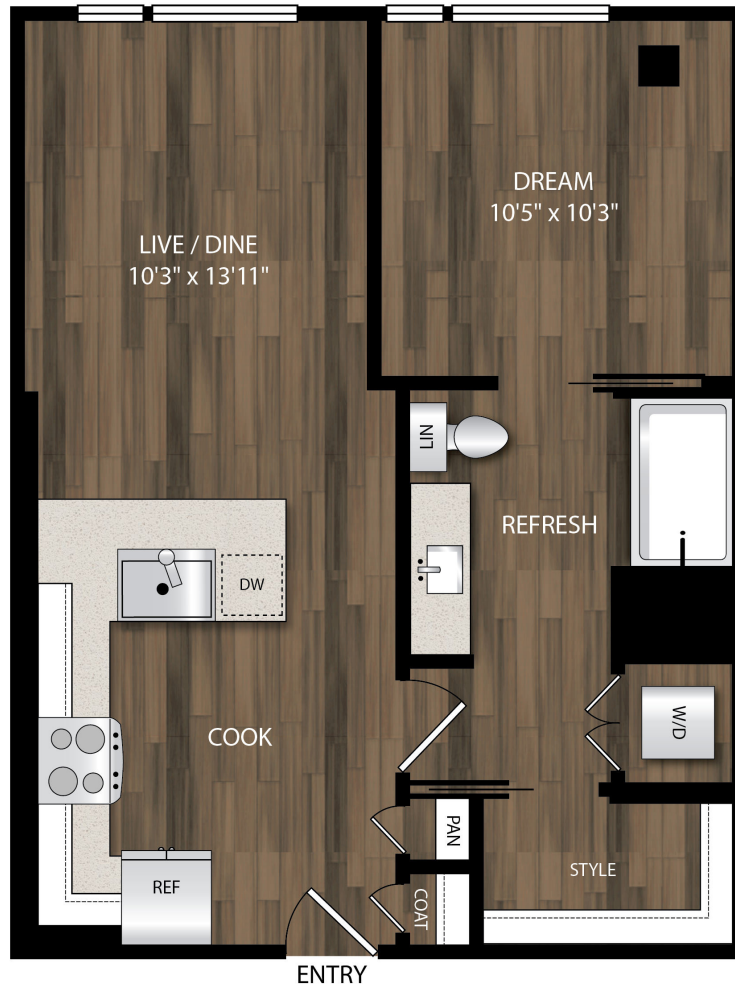

A4.1

1 BED | 1 BATH

618

SQ. FT.

140 SW Columbia Street | Portland, OR 97201

theportlandastoria.com

Floor plans are artist's rendering. All dimensions are approximate. Actual product and specifications may vary in dimension or detail. Not all features are available in every apartment. Prices and availability are subject to change. Please see a representative for details.