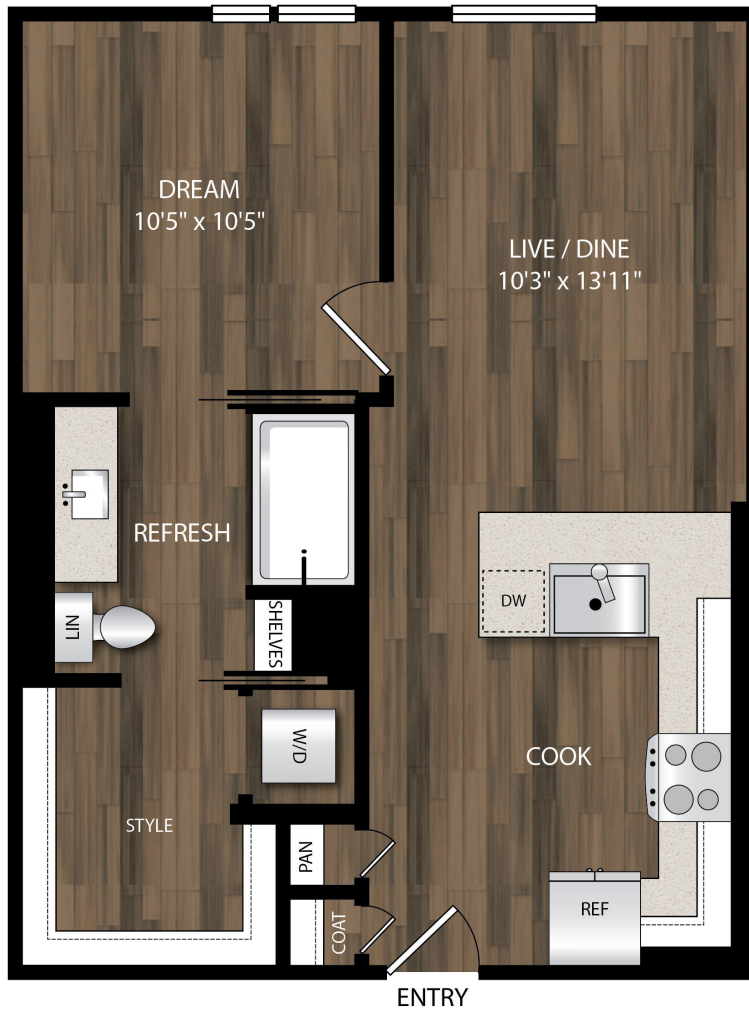

A4.3

1 BED | 1 BATH

619

SQ. FT.

140 SW Columbia Street | Portland, OR 97201

theportlandastoria.com

Floor plans are artist's rendering. All dimensions are approximate. Actual product and specifications may vary in dimension or detail. Not all features are available in every apartment. Prices and availability are subject to change. Please see a representative for details.