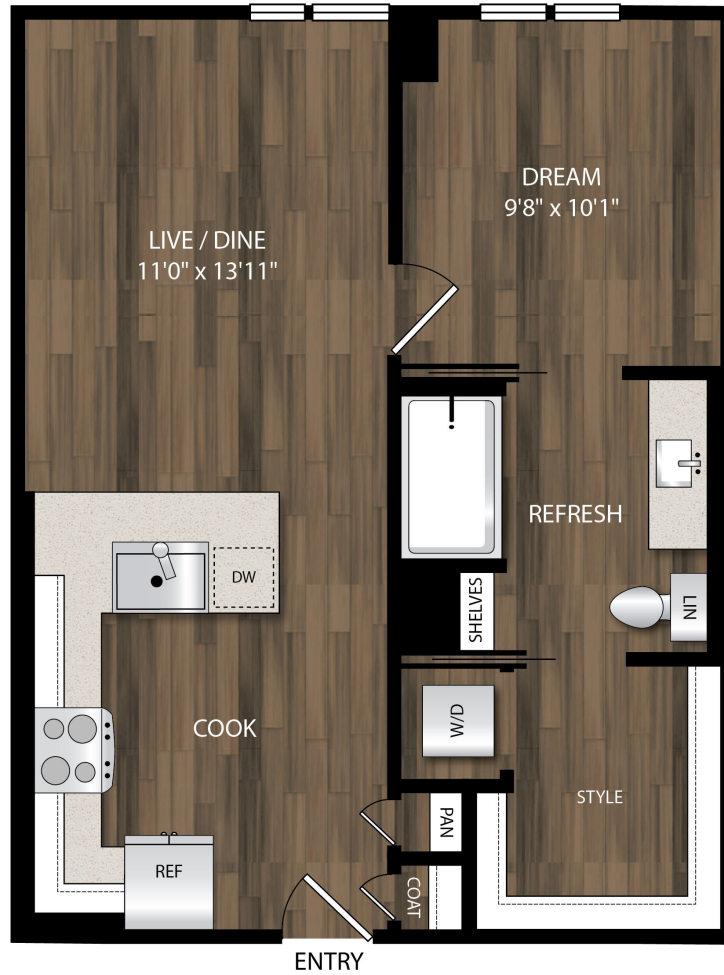

A4.4

1 BED | 1 BATH

619

SQ. FT.

140 SW Columbia Street | Portland, OR 97201

theportlandastoria.com

Floor plans are artist's rendering. All dimensions are approximate. Actual product and specifications may vary in dimension or detail. Not all features are available in every apartment. Prices and availability are subject to change. Please see a representative for details.