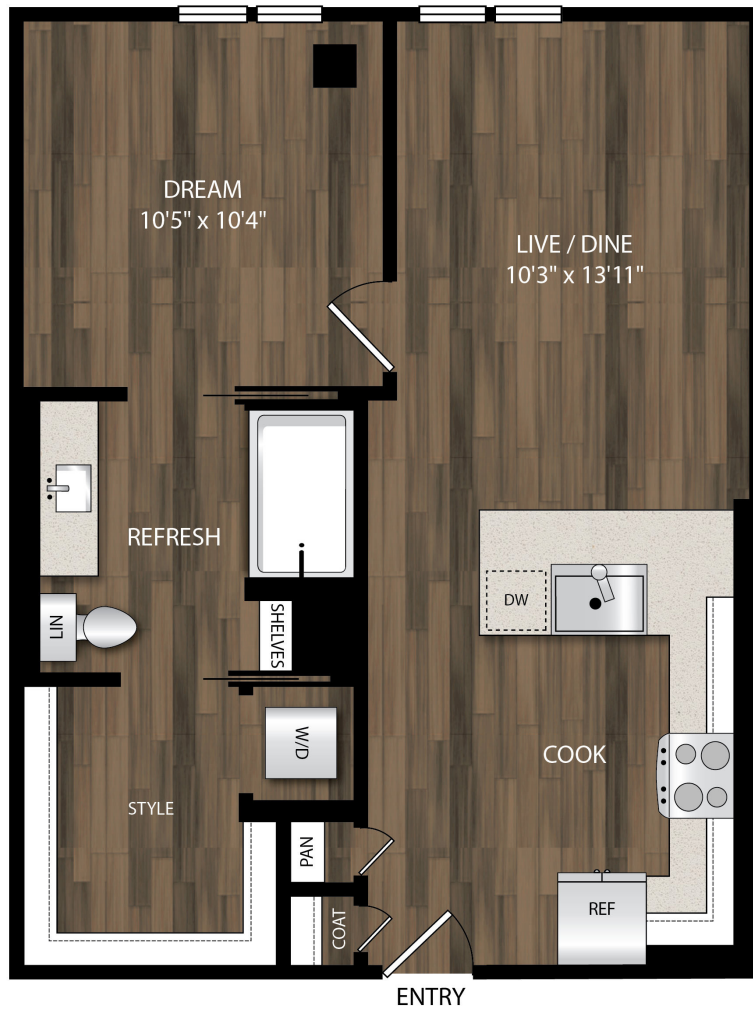

# A4

1 BED | 1 BATH

# 619

SQ. FT.

140 SW Columbia Street | Portland, OR 97201

[theportlandastoria.com](http://theportlandastoria.com)

*Floor plans are artist's rendering. All dimensions are approximate. Actual product and specifications may vary in dimension or detail. Not all features are available in every apartment. Prices and availability are subject to change. Please see a representative for details.*