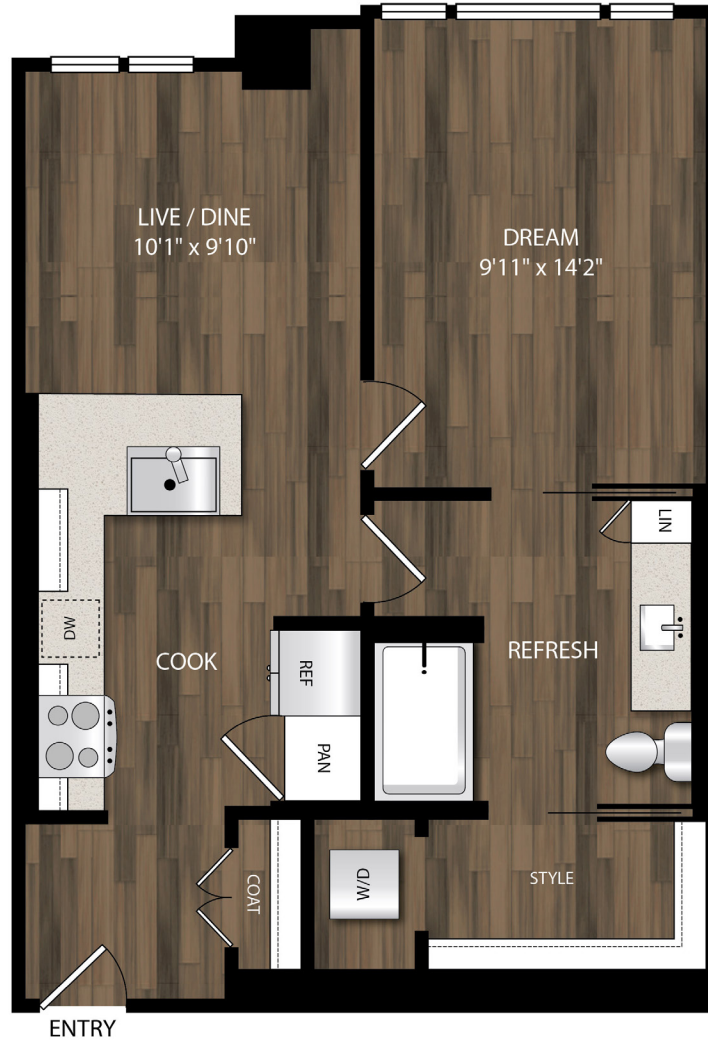

A8.1

1 BED | 1 BATH

620

SQ. FT.

140 SW Columbia Street | Portland, OR 97201

theportlandastoria.com

Floor plans are artist's rendering. All dimensions are approximate. Actual product and specifications may vary in dimension or detail. Not all features are available in every apartment. Prices and availability are subject to change. Please see a representative for details.