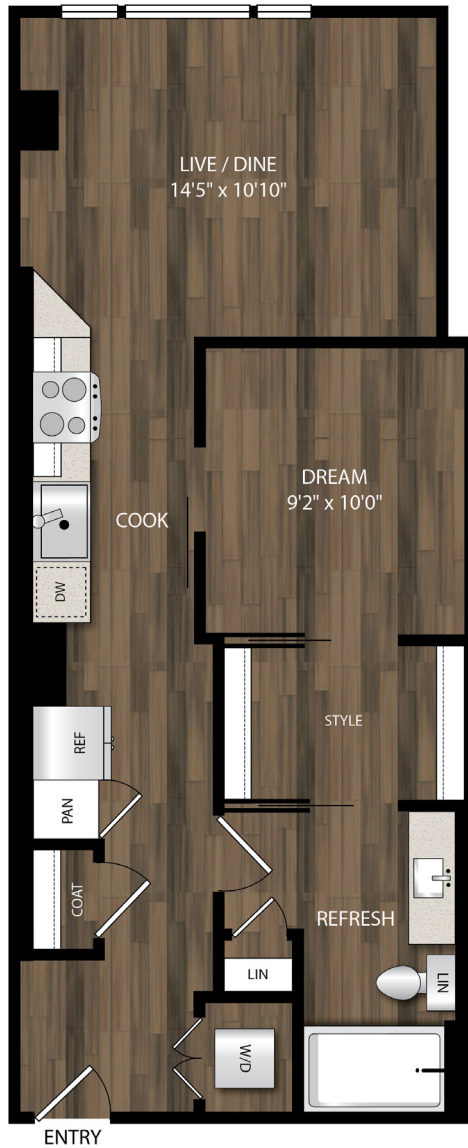

A5.1

1 BED | 1 BATH

624

SQ. FT.

140 SW Columbia Street | Portland, OR 97201

theportlandastoria.com

Floor plans are artist's rendering. All dimensions are approximate. Actual product and specifications may vary in dimension or detail. Not all features are available in every apartment. Prices and availability are subject to change. Please see a representative for details.