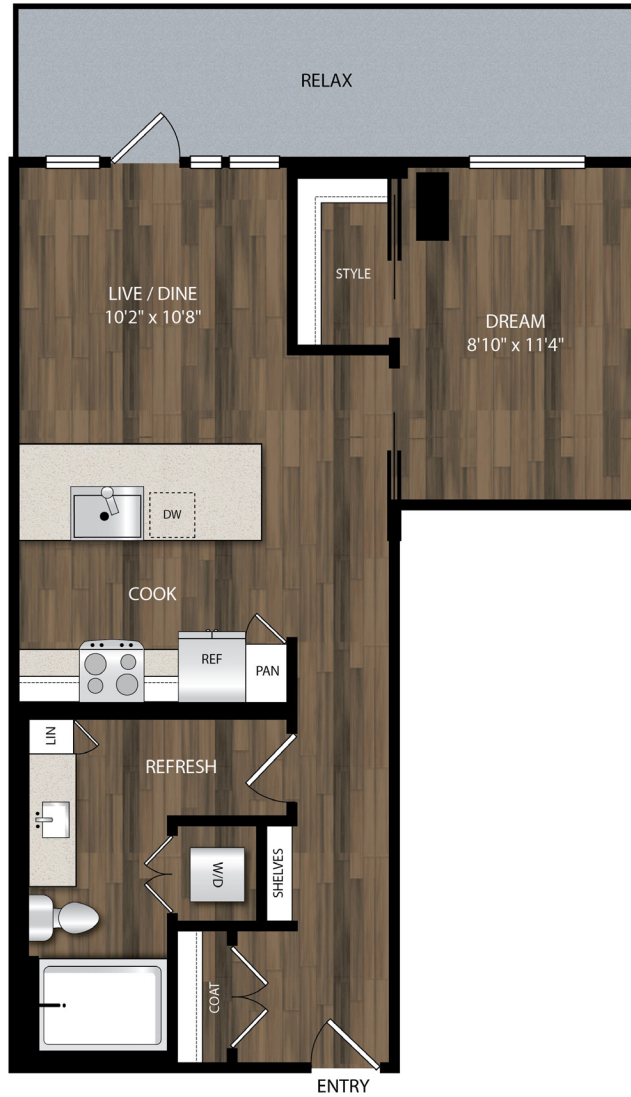

A6

1 BED | 1 BATH

636

SQ. FT.

140 SW Columbia Street | Portland, OR 97201

theportlandastoria.com

Floor plans are artist's rendering. All dimensions are approximate. Actual product and specifications may vary in dimension or detail. Not all features are available in every apartment. Prices and availability are subject to change. Please see a representative for details.