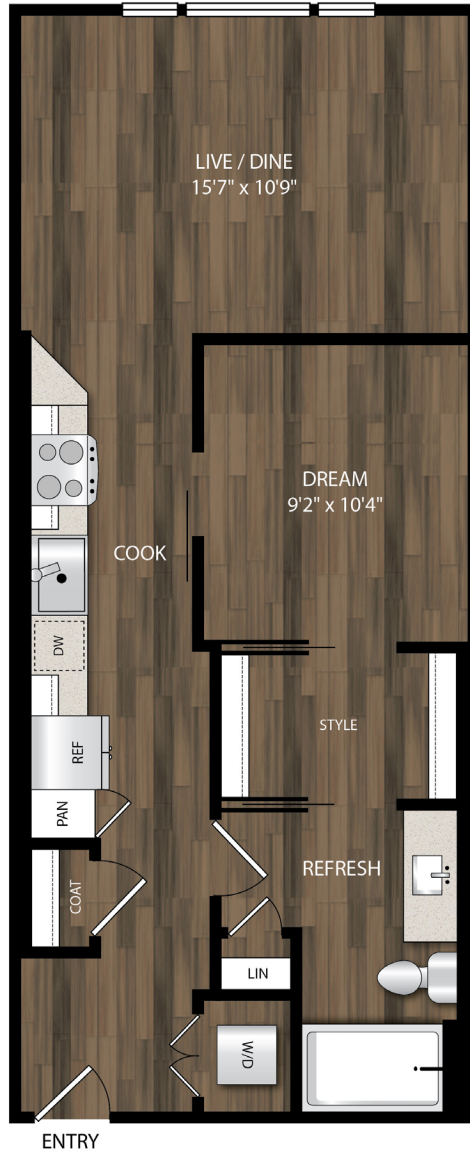

A5.2

1 BED | 1 BATH

638

SQ. FT.

140 SW Columbia Street | Portland, OR 97201

theportlandastoria.com

Floor plans are artist's rendering. All dimensions are approximate. Actual product and specifications may vary in dimension or detail. Not all features are available in every apartment. Prices and availability are subject to change. Please see a representative for details.