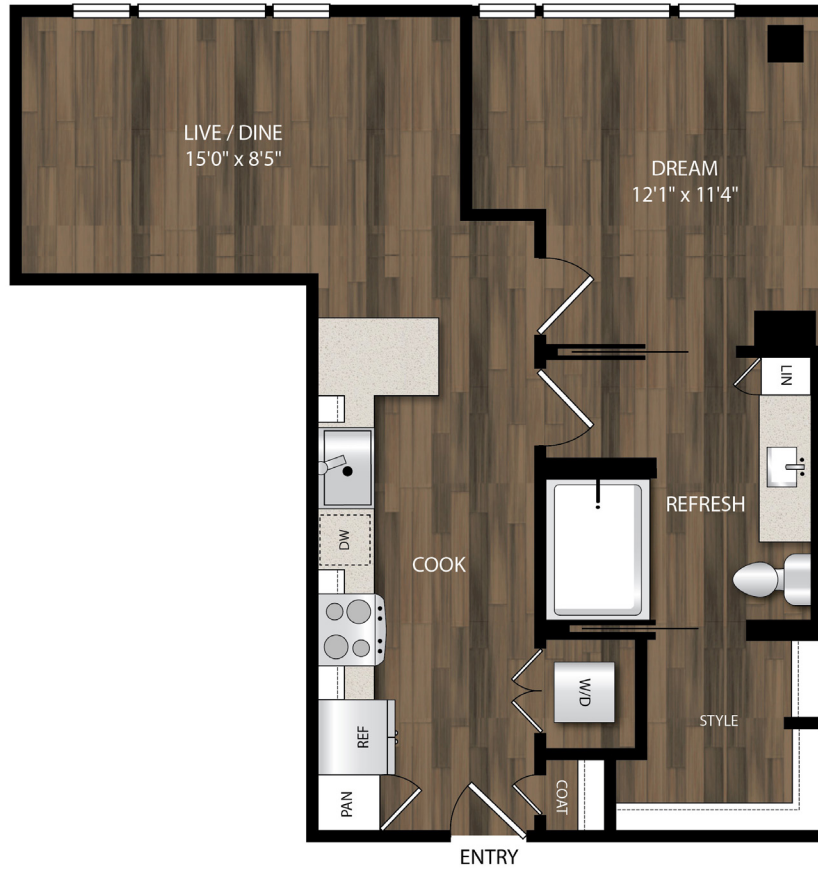

A7.1

1 BED | 1 BATH

641

SQ. FT.

140 SW Columbia Street | Portland, OR 97201

theportlandastoria.com

Floor plans are artist's rendering. All dimensions are approximate. Actual product and specifications may vary in dimension or detail. Not all features are available in every apartment. Prices and availability are subject to change. Please see a representative for details.