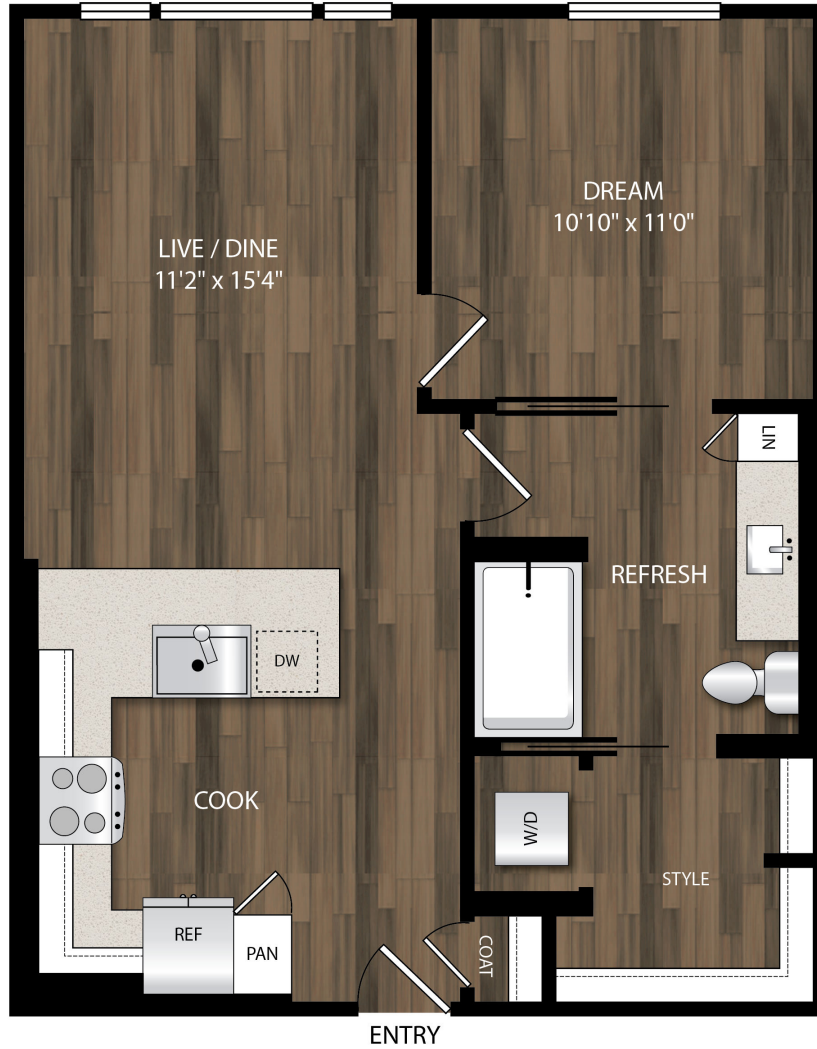

# A9.1

1 BED | 1 BATH

# 665

SQ. FT.

140 SW Columbia Street | Portland, OR 97201

[theportlandastoria.com](http://theportlandastoria.com)

*Floor plans are artist's rendering. All dimensions are approximate. Actual product and specifications may vary in dimension or detail. Not all features are available in every apartment. Prices and availability are subject to change. Please see a representative for details.*