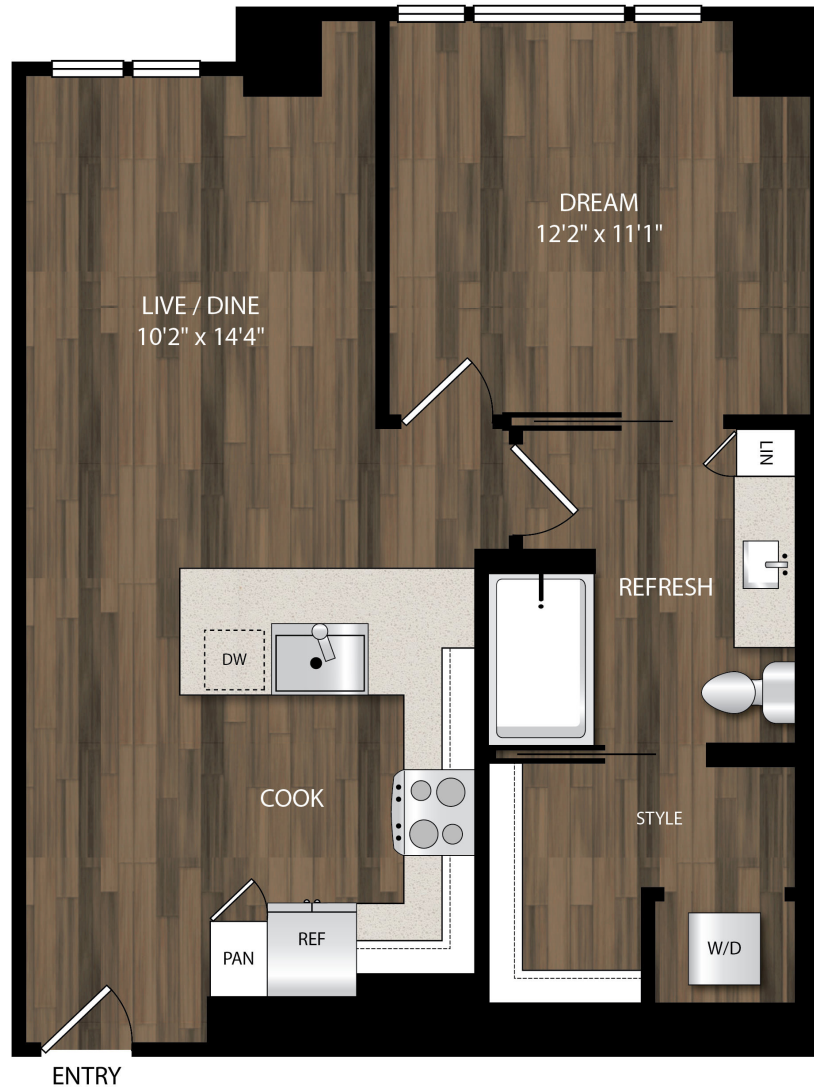

A8

1 BED | 1 BATH

689

SQ. FT.

140 SW Columbia Street | Portland, OR 97201

theportlandastoria.com

Floor plans are artist's rendering. All dimensions are approximate. Actual product and specifications may vary in dimension or detail. Not all features are available in every apartment. Prices and availability are subject to change. Please see a representative for details.