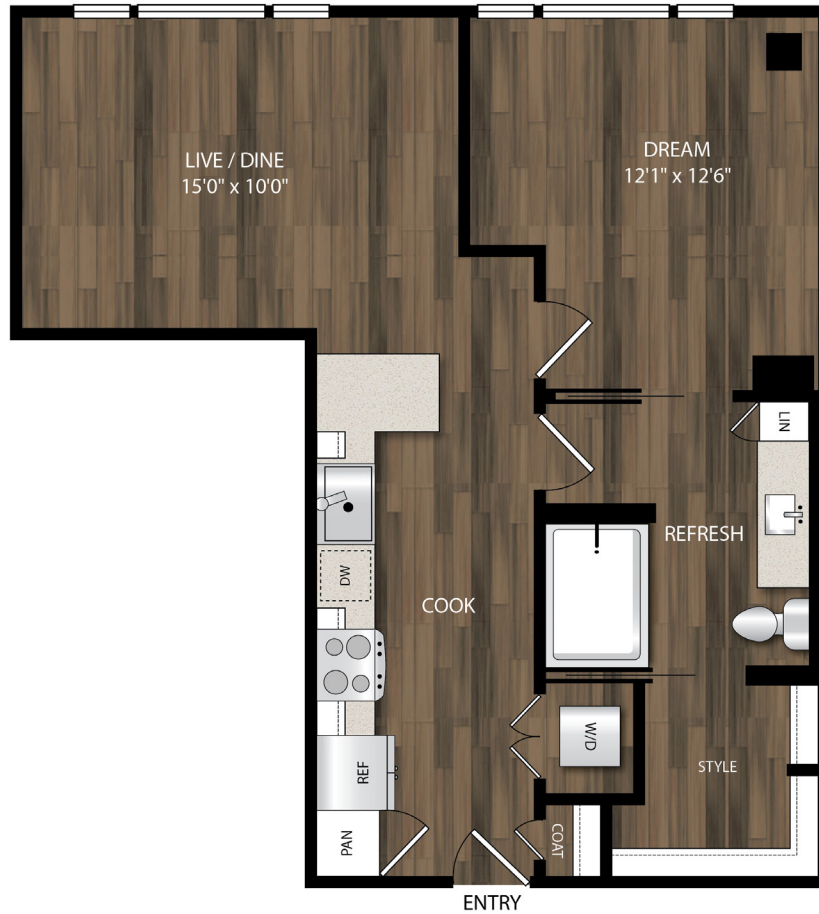

A7

1 BED | 1 BATH

690

SQ. FT.

140 SW Columbia Street | Portland, OR 97201

theportlandastoria.com

Floor plans are artist's rendering. All dimensions are approximate. Actual product and specifications may vary in dimension or detail. Not all features are available in every apartment. Prices and availability are subject to change. Please see a representative for details.