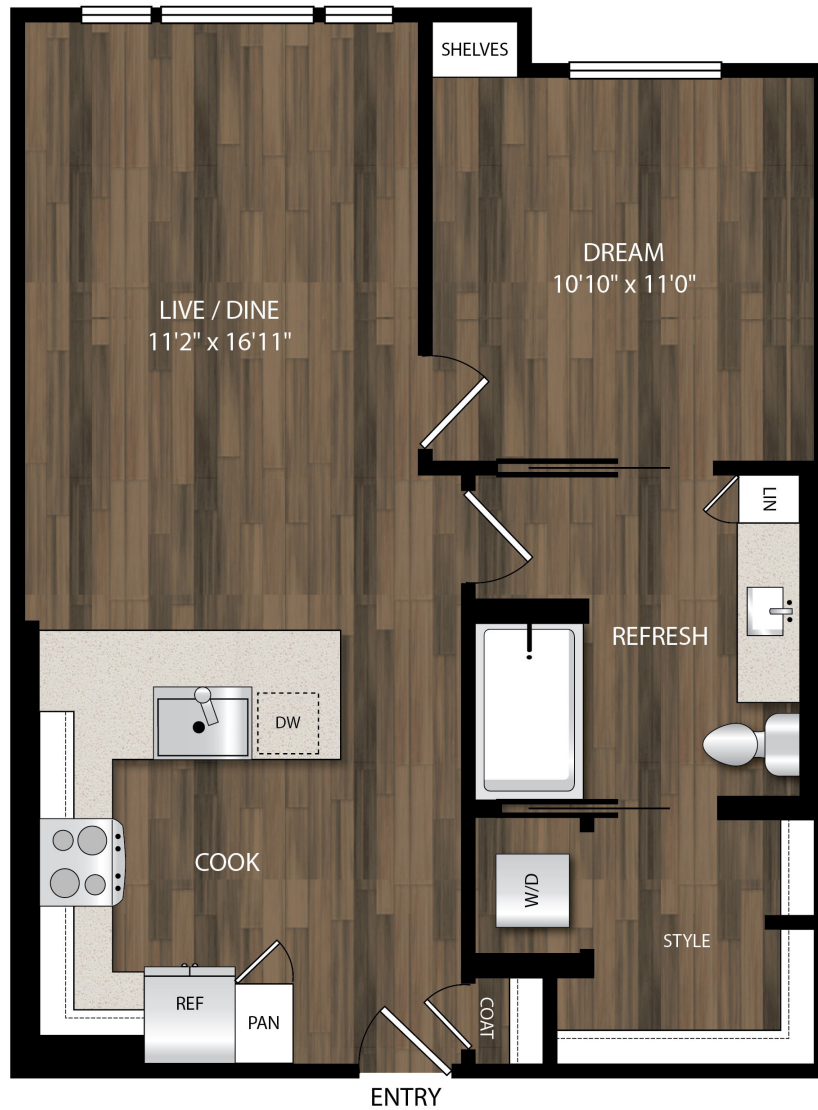

A9

1 BED | 1 BATH

693

SQ. FT.

140 SW Columbia Street | Portland, OR 97201

theportlandastoria.com

Floor plans are artist's rendering. All dimensions are approximate. Actual product and specifications may vary in dimension or detail. Not all features are available in every apartment. Prices and availability are subject to change. Please see a representative for details.