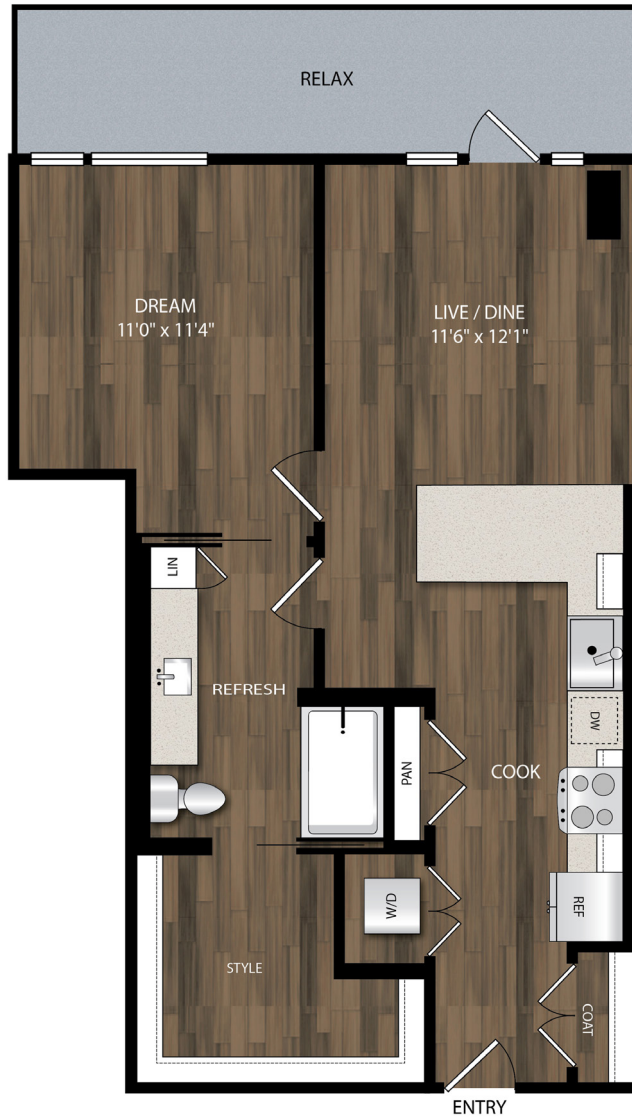

A11

1 BED | 1 BATH

725

SQ. FT.

140 SW Columbia Street | Portland, OR 97201

theportlandastoria.com

Floor plans are artist's rendering. All dimensions are approximate. Actual product and specifications may vary in dimension or detail. Not all features are available in every apartment. Prices and availability are subject to change. Please see a representative for details.