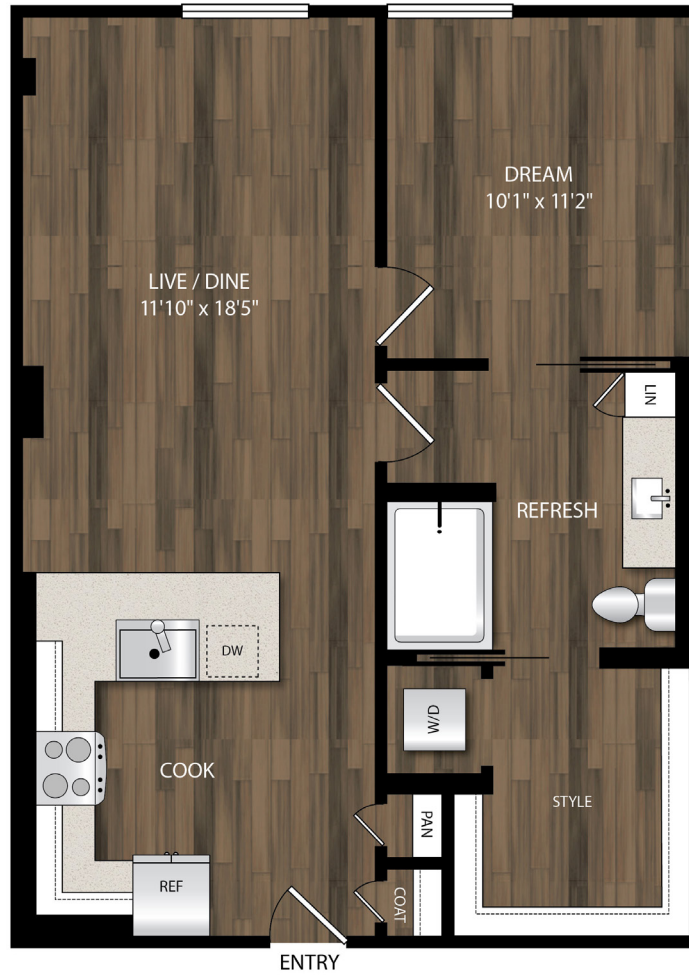

A12

1 BED | 1 BATH

737

SQ. FT.

140 SW Columbia Street | Portland, OR 97201

theportlandastoria.com

Floor plans are artist's rendering. All dimensions are approximate. Actual product and specifications may vary in dimension or detail. Not all features are available in every apartment. Prices and availability are subject to change. Please see a representative for details.