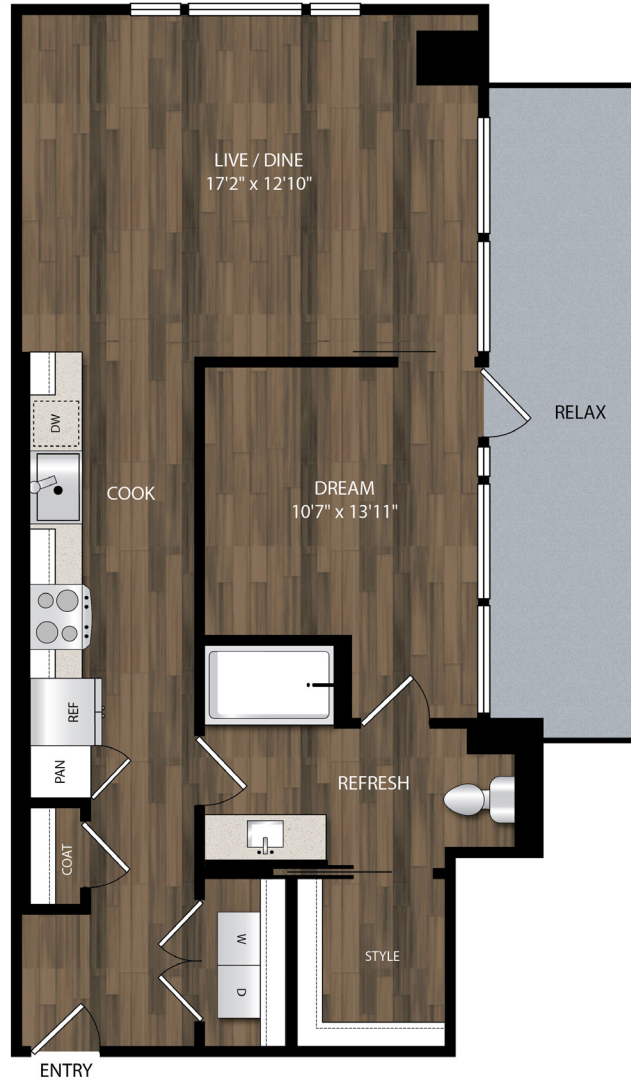

# A13

1 BED | 1 BATH

# 747

SQ. FT.

140 SW Columbia Street | Portland, OR 97201

[theportlandastoria.com](http://theportlandastoria.com)

*Floor plans are artist's rendering. All dimensions are approximate. Actual product and specifications may vary in dimension or detail. Not all features are available in every apartment. Prices and availability are subject to change. Please see a representative for details.*