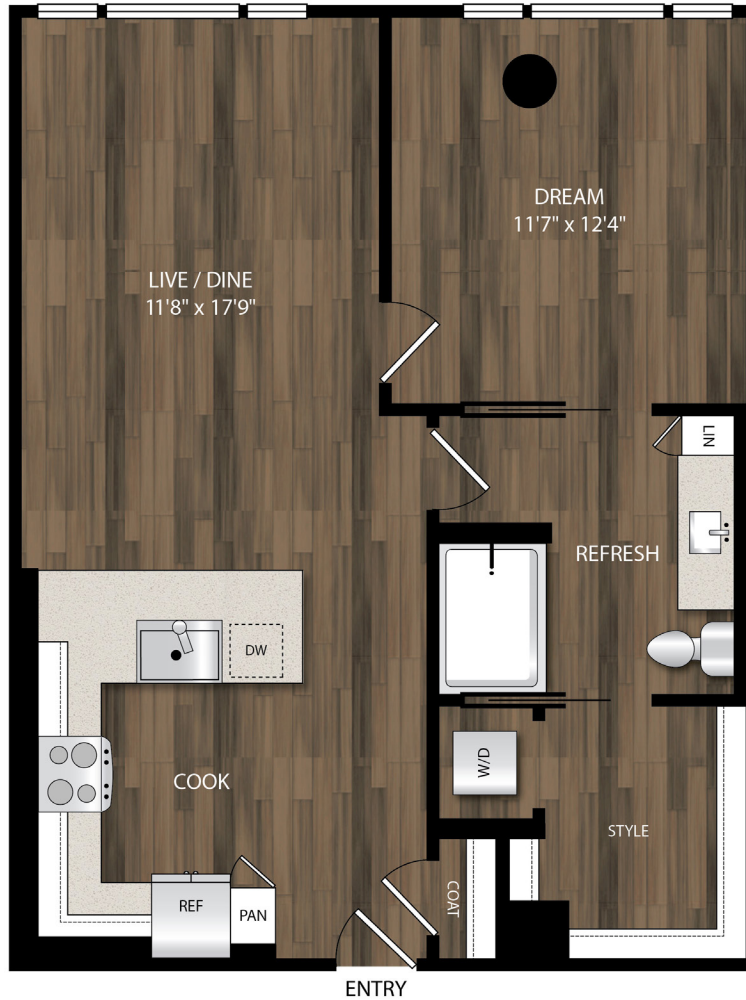

A12.1

1 BED | 1 BATH

770

SQ. FT.

140 SW Columbia Street | Portland, OR 97201

theportlandastoria.com

Floor plans are artist's rendering. All dimensions are approximate. Actual product and specifications may vary in dimension or detail. Not all features are available in every apartment. Prices and availability are subject to change. Please see a representative for details.