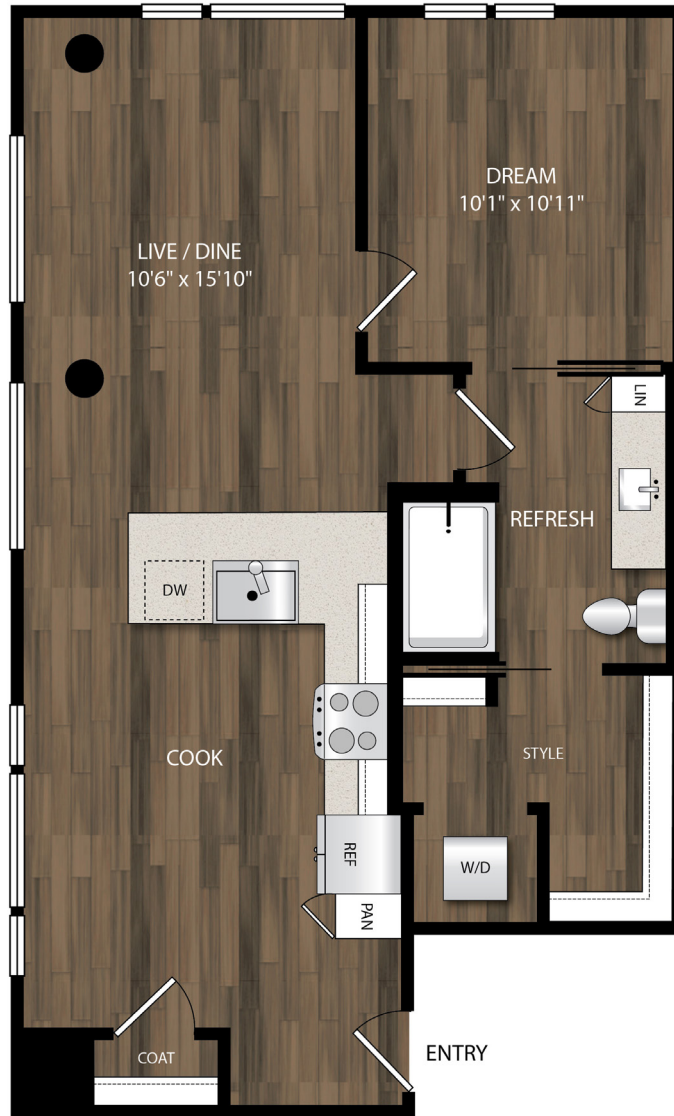

A19.1

1 BED | 1 BATH

782

SQ. FT.

140 SW Columbia Street | Portland, OR 97201

theportlandastoria.com

Floor plans are artist's rendering. All dimensions are approximate. Actual product and specifications may vary in dimension or detail. Not all features are available in every apartment. Prices and availability are subject to change. Please see a representative for details.