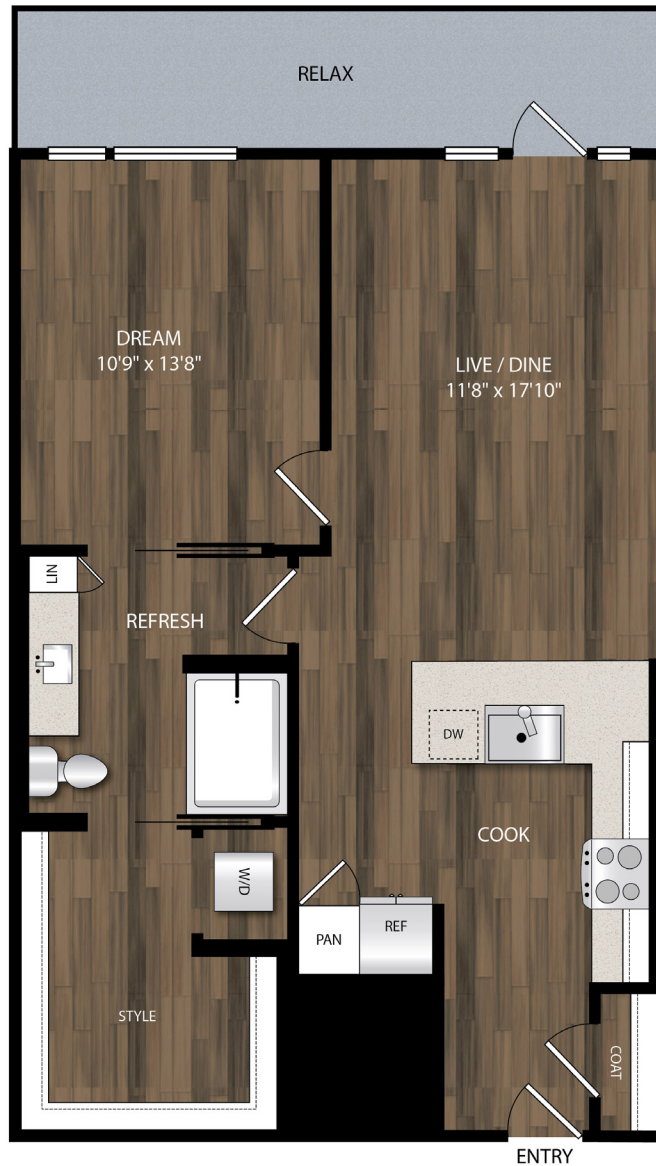

# A15

1 BED | 1 BATH

# 798

SQ. FT.

140 SW Columbia Street | Portland, OR 97201

[theportlandastoria.com](http://theportlandastoria.com)

*Floor plans are artist's rendering. All dimensions are approximate. Actual product and specifications may vary in dimension or detail. Not all features are available in every apartment. Prices and availability are subject to change. Please see a representative for details.*