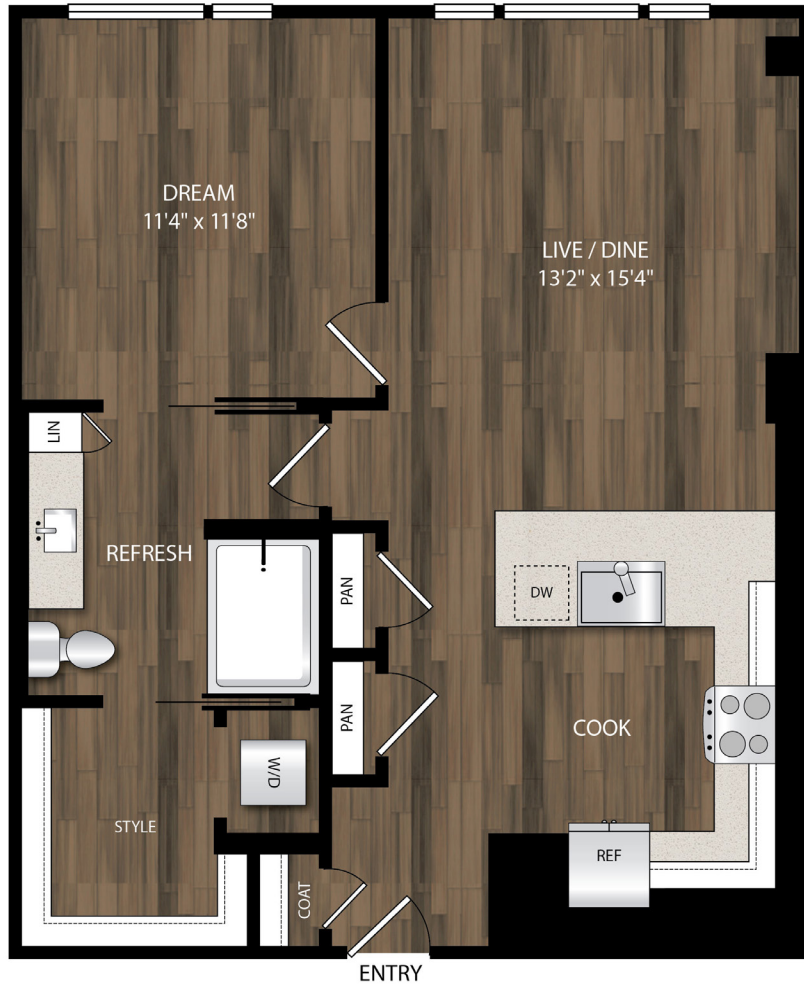

# A14

1 BED | 1 BATH

# 803

SQ. FT.

140 SW Columbia Street | Portland, OR 97201

[theportlandastoria.com](http://theportlandastoria.com)

*Floor plans are artist's rendering. All dimensions are approximate. Actual product and specifications may vary in dimension or detail. Not all features are available in every apartment. Prices and availability are subject to change. Please see a representative for details.*