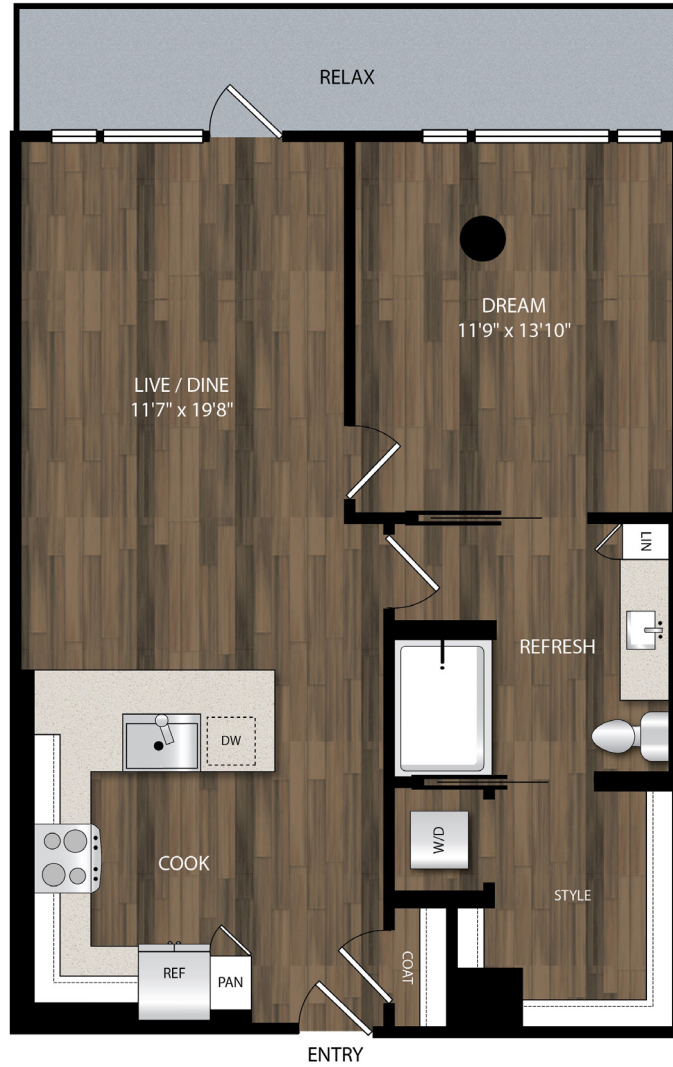

# A16

1 BED | 1 BATH

# 809

SQ. FT.

	140 SW Columbia Street   Portland, OR 97201
	<a href="http://theportlandastoria.com">theportlandastoria.com</a>

*Floor plans are artist's rendering. All dimensions are approximate. Actual product and specifications may vary in dimension or detail. Not all features are available in every apartment. Prices and availability are subject to change. Please see a representative for details.*