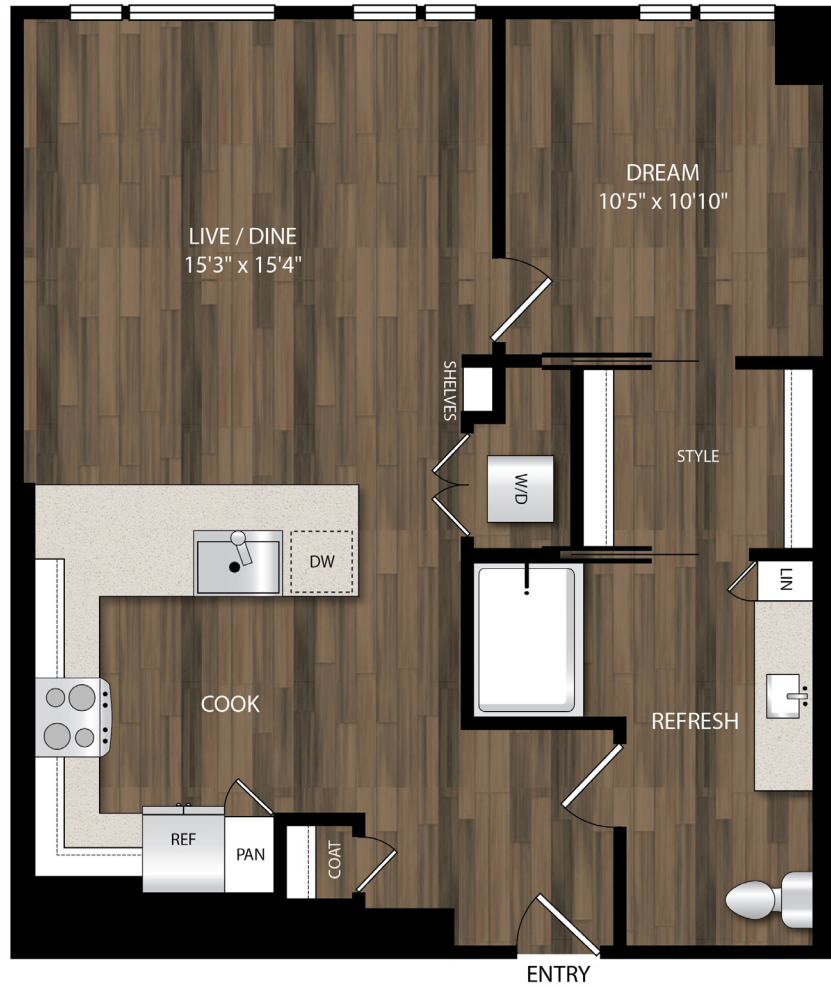

A17

1 BED | 1 BATH

815

SQ. FT.

140 SW Columbia Street | Portland, OR 97201

theportlandastoria.com

Floor plans are artist's rendering. All dimensions are approximate. Actual product and specifications may vary in dimension or detail. Not all features are available in every apartment. Prices and availability are subject to change. Please see a representative for details.