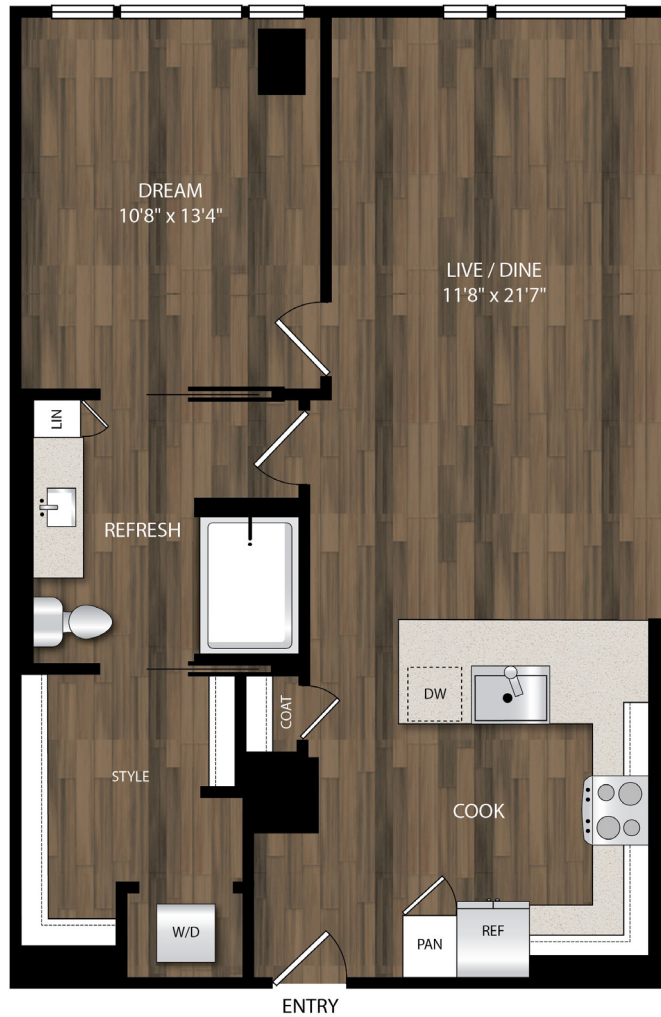

A18.1

1 BED | 1 BATH

825

SQ. FT.

140 SW Columbia Street | Portland, OR 97201

theportlandastoria.com

Floor plans are artist's rendering. All dimensions are approximate. Actual product and specifications may vary in dimension or detail. Not all features are available in every apartment. Prices and availability are subject to change. Please see a representative for details.