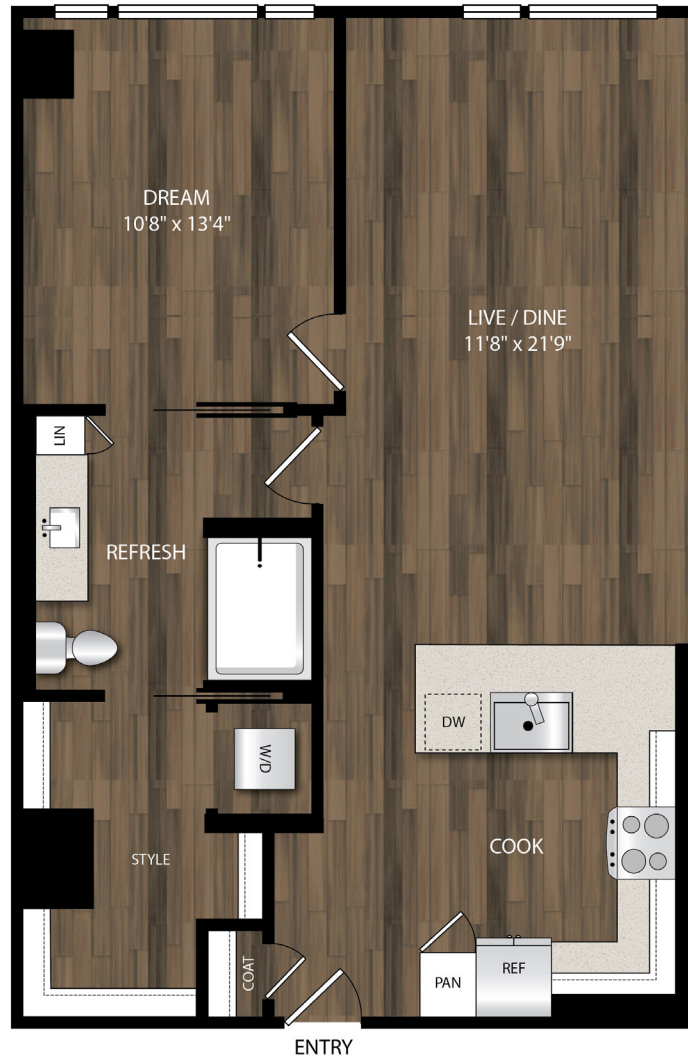

A18

1 BED | 1 BATH

825

SQ. FT.

140 SW Columbia Street | Portland, OR 97201

theportlandastoria.com

Floor plans are artist's rendering. All dimensions are approximate. Actual product and specifications may vary in dimension or detail. Not all features are available in every apartment. Prices and availability are subject to change. Please see a representative for details.