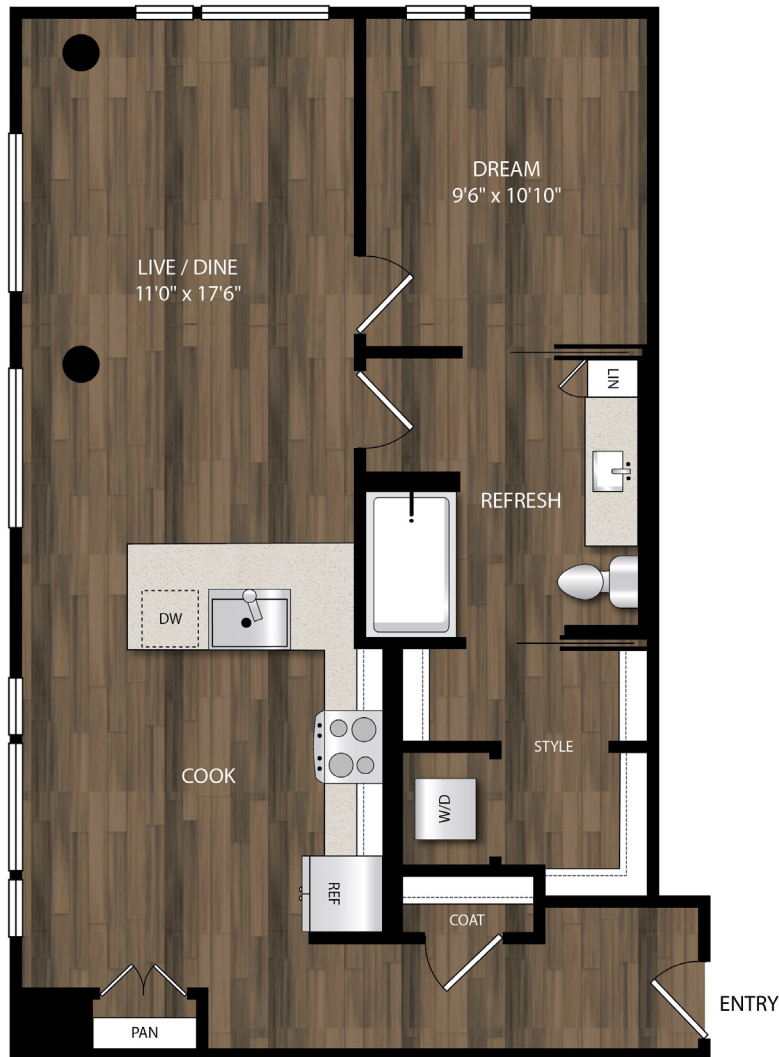

A19

1 BED | 1 BATH

839

SQ. FT.

140 SW Columbia Street | Portland, OR 97201

theportlandastoria.com

Floor plans are artist's rendering. All dimensions are approximate. Actual product and specifications may vary in dimension or detail. Not all features are available in every apartment. Prices and availability are subject to change. Please see a representative for details.