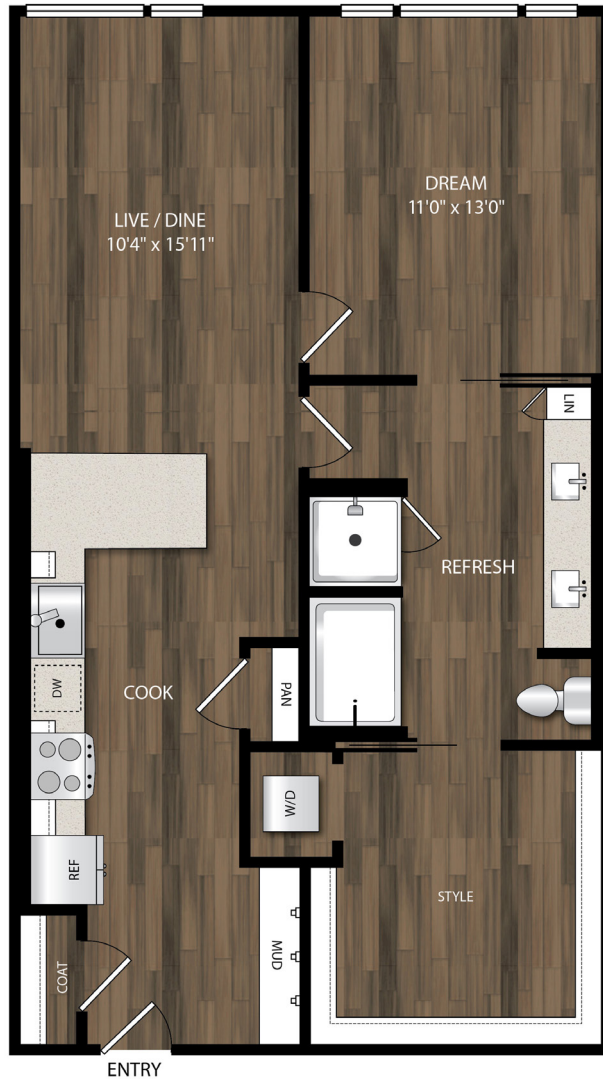

# A21

1 BED | 1 BATH

# 881

SQ. FT.

140 SW Columbia Street | Portland, OR 97201

[theportlandastoria.com](http://theportlandastoria.com)

*Floor plans are artist's rendering. All dimensions are approximate. Actual product and specifications may vary in dimension or detail. Not all features are available in every apartment. Prices and availability are subject to change. Please see a representative for details.*