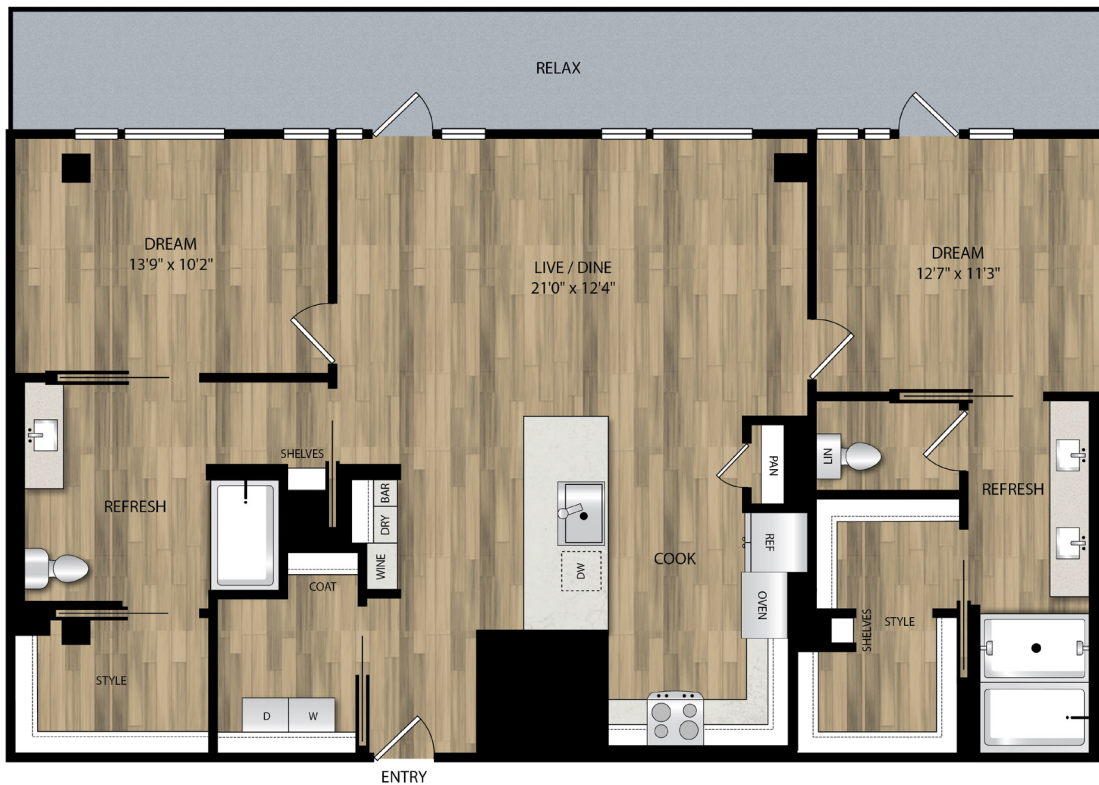

PH1

2 BED | 2 BATH

1325

SQ. FT.

140 SW Columbia Street | Portland, OR 97201

theportlandastoria.com

Floor plans are artist's rendering. All dimensions are approximate. Actual product and specifications may vary in dimension or detail. Not all features are available in every apartment. Prices and availability are subject to change. Please see a representative for details.