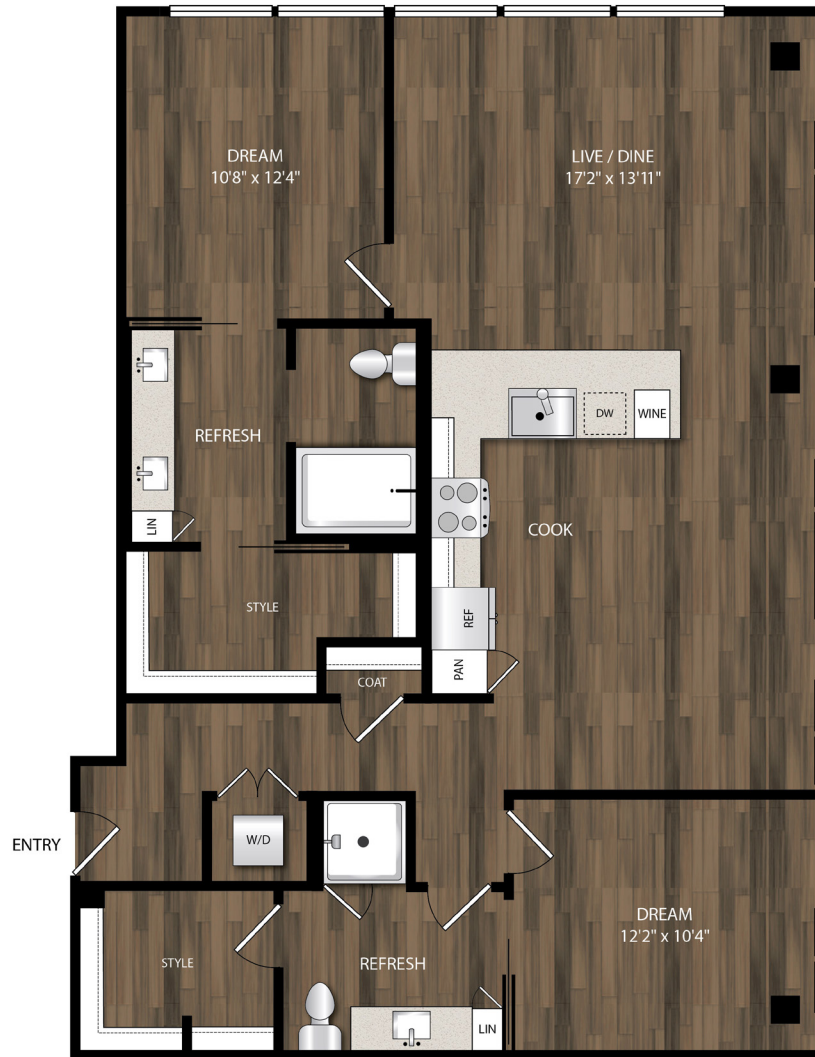

# B9

2 BED | 2 BATH

# 1327

SQ. FT.

140 SW Columbia Street | Portland, OR 97201

[theportlandastoria.com](http://theportlandastoria.com)

*Floor plans are artist's rendering. All dimensions are approximate. Actual product and specifications may vary in dimension or detail. Not all features are available in every apartment. Prices and availability are subject to change. Please see a representative for details.*