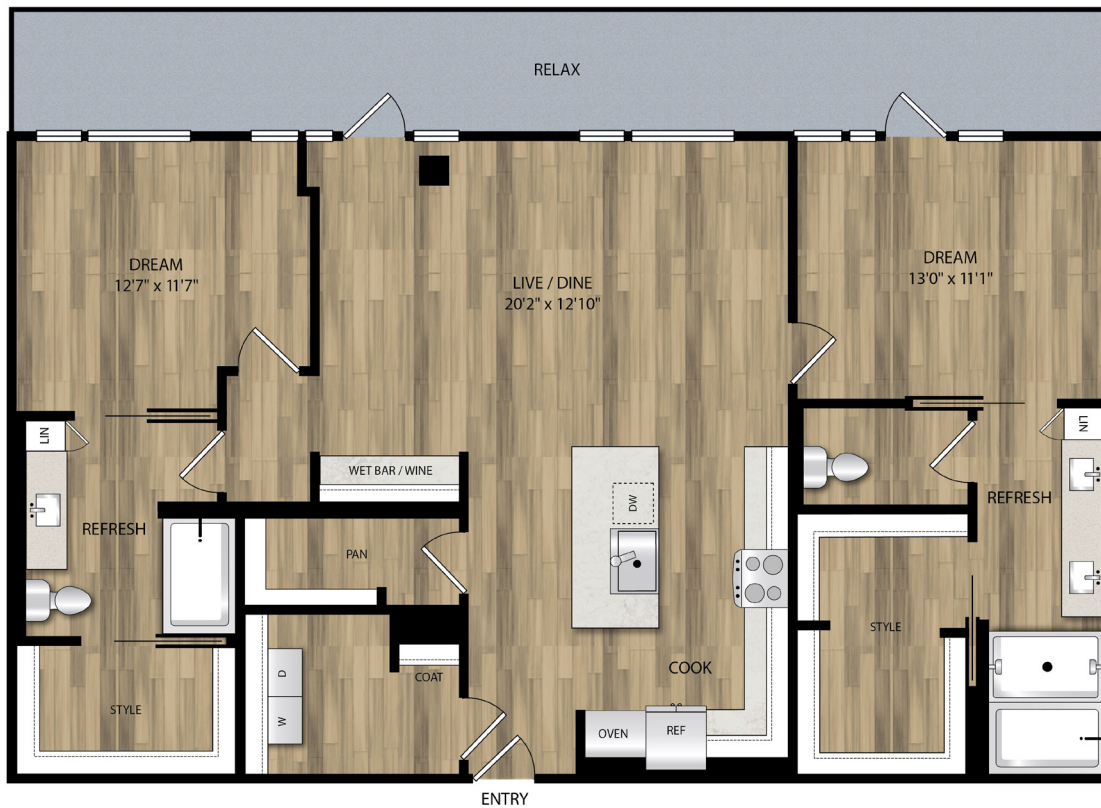

PH2

2 BED | 2 BATH

1327

SQ. FT.

140 SW Columbia Street | Portland, OR 97201

theportlandastoria.com

Floor plans are artist's rendering. All dimensions are approximate. Actual product and specifications may vary in dimension or detail. Not all features are available in every apartment. Prices and availability are subject to change. Please see a representative for details.