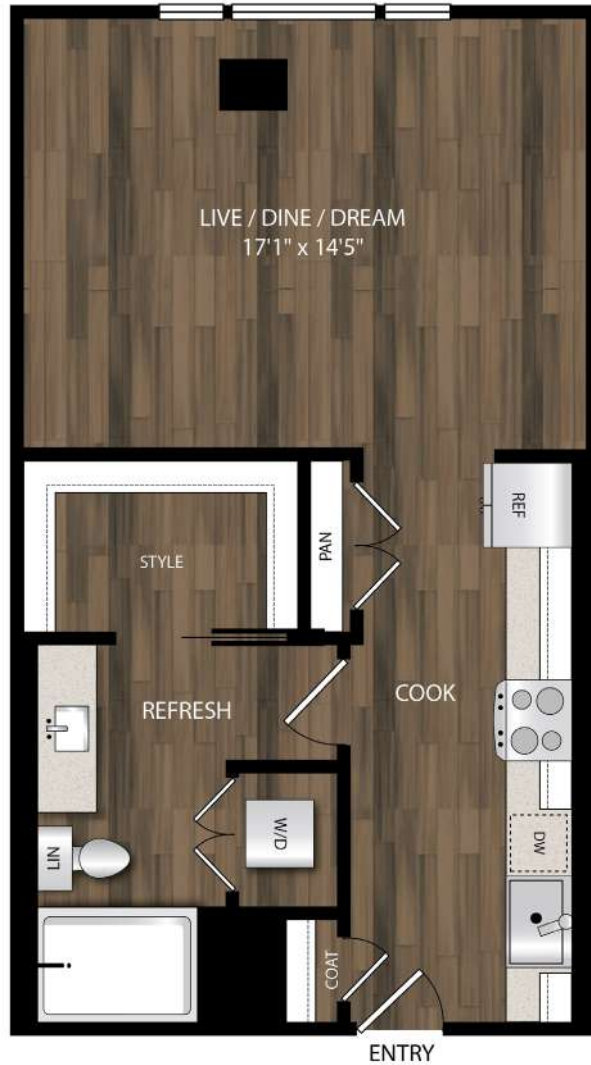

S4.1

STUDIO | 1 BATH

593

SQ. FT.

140 SW Columbia Street | Portland, OR 97201

theportlandastoria.com

Floor plans are artist's rendering. All dimensions are approximate. Actual product and specifications may vary in dimension or detail. Not all features are available in every apartment. Prices and availability are subject to change. Please see a representative for details.