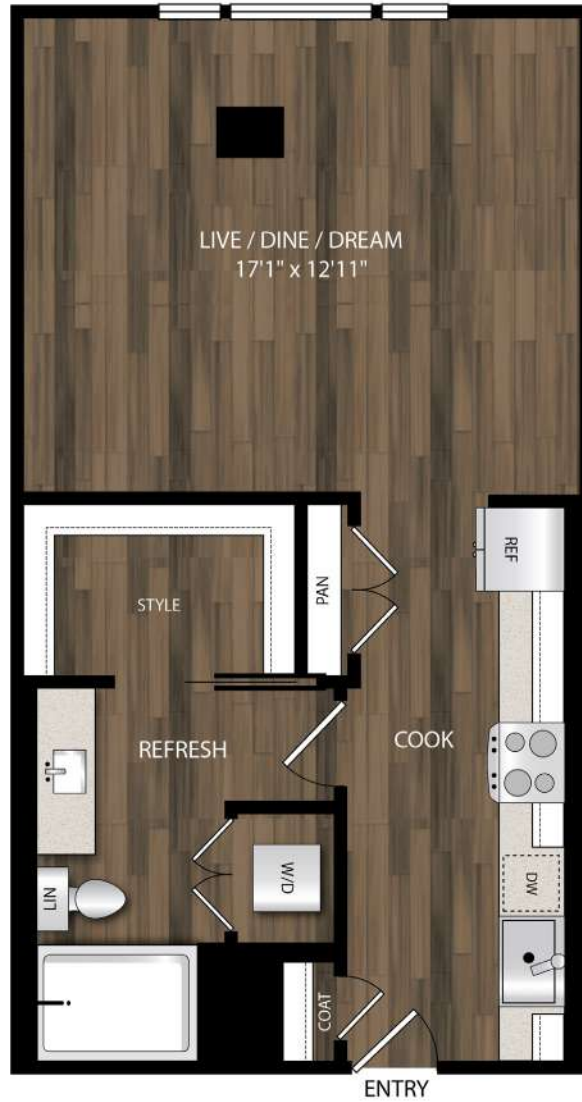

# S4

STUDIO | 1 BATH

# 562

SQ. FT.

140 SW Columbia Street | Portland, OR 97201

[theportlandastoria.com](http://theportlandastoria.com)

*Floor plans are artist's rendering. All dimensions are approximate. Actual product and specifications may vary in dimension or detail. Not all features are available in every apartment. Prices and availability are subject to change. Please see a representative for details.*